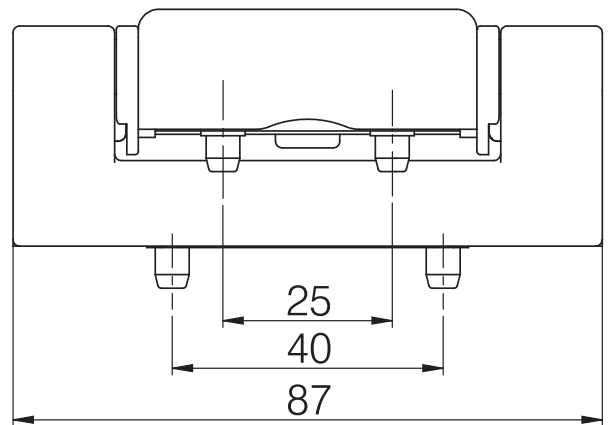

Mila ProSecure
Door Hinge