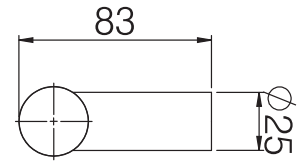

Mila Supa Inline Brushed
Stainless Steel
Pull Bar Door Handle

2 Fixing setup

3 Fixing setup

PULL BAR HANDLES

Mila Supa Bow-shaped Brushed Stainless Steel Pull Bar Door Handle

Key features:

- Gentle bow shape pull door handle for composite, aluminium and timber doors
- Brushed stainless steel finish – resists fingerprints!
- Fits both left- and right-handed doors
- Handle can be fitted three different ways with the Supa™ fixing kit (sold separately). Choose from through fix, concealed fix or back-to-back inline fix.
- Please refer to the table below for guidance on how many fixing kits are needed
- Constructed from high-quality 304 grade stainless steel for high levels of corrosion resistance
- Bar length 587mm