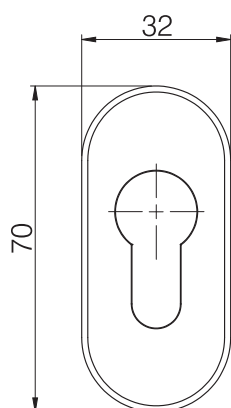

Mila Supa Stainless Steel Escutcheon

Key features:

- Durable cast 304 grade stainless-steel design delivers extreme strength and longevity
- Suitable for use with all euro cylinders
- Simple to fit and secured by two fixing holes – no pre-drilling required
- Suitable for PVCu, timber, composite, and aluminium doors
- A comprehensive range of Supa™ stainless steel escutcheons available to suit every door. Choose from SupaSecure™, SupaSecure™ Pull, Supa™ Standard or Supa™ Standard Pull.

Guarantees & accreditations:

- 25-year surface finish guarantee
- 25-year operation guarantee
- Corrosion resistant to BSEN 1670 Grade 5, 1000 hours salt spray
- Extreme weather tightness - tested to BS6375-1

CODE	COLOUR	BOX QTY
ESC53001	Brushed Stainless Steel	10