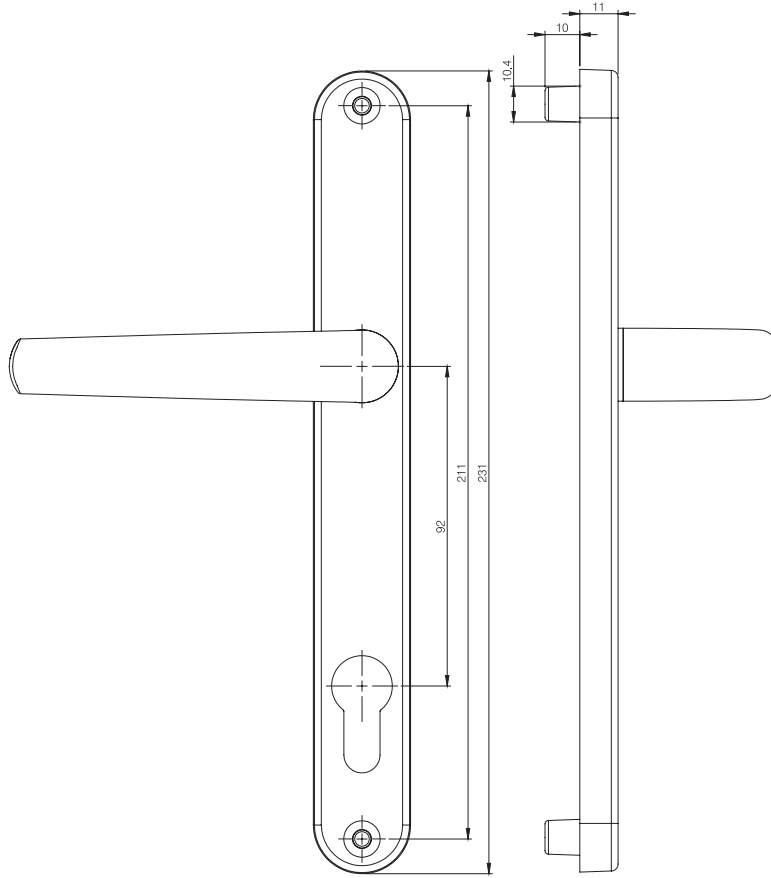

Mila Hero 231mm
Backplate Sprung
Door Handle

Key features:

- Available in Lever/Lever (PZ92) and Lever/Offset Lever (PZ92/62) designs
- Available in a choice of painted finishes
- Lever can be rotated 180° to work for both left- and right-handed doors
- Sprung lever avoids handle sag
- 32mm x 240mm backplate suits most popular lock sizes
- Screw centre measurement: 211mm for Lever/Offset Lever & 122mm for Lever/Lever
- Manufactured from aluminium