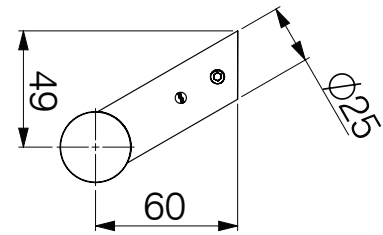

Mila Supa Offset
Stainless Steel
Pull Bar Door Handle

2 Fixing setup

3 Fixing setup

PULL BAR HANDLES

Mila Supa Inline Brushed Stainless Steel Pull Bar Door Handle

Key features:

- 8 different handle lengths to suit any door available from 400mm to 1800mm
- Stylish and practical brushed stainless steel finish won't show finger marks
- Fits both left- and right-handed doors
- Handle can be fitted three different ways with the Supa™ fixing kit (sold separately). Choose from through fix, concealed fix or back-to-back inline fix.
- Please refer to the table below for guidance on how many fixing kits are needed depending on handle length
- Suitable for composite, aluminium and timber doors
- Manufactured from 304 grade stainless steel