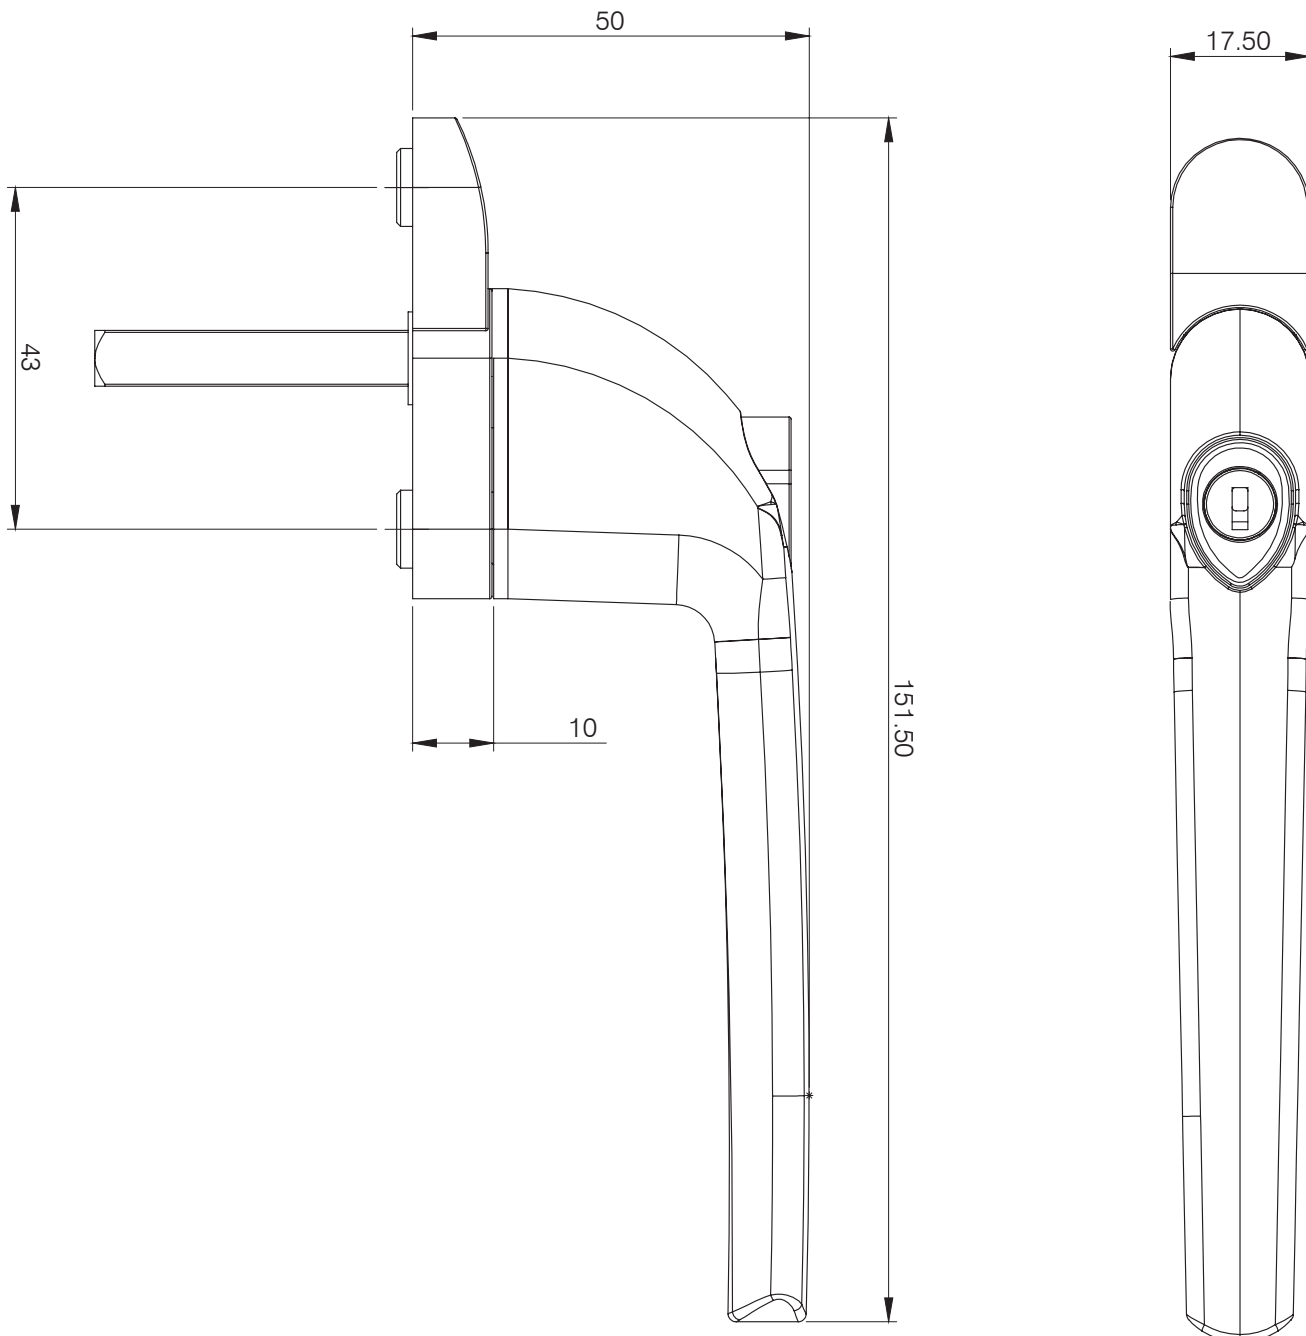

Mila Hero Inline
Espagnolette Locking
Window Handle

HANDLES

Mila Hero Cranked Espagnolette Locking Window Handle

Key features:

- Push to open, key lockable offset window handle
- Contemporary, clean design which works with the rest of the hero range
- Curved lever grip and ergonomic button shaped for comfort and ease of use
- Choose from a colour-coordinated push-button on white and black handles to give a streamlined look, or a black button on gold and chrome handles.
- Achieve a fuss-free fit with Hero's patented simple slide-on colour-coordinated screw cover cap
- Left- or right-handed variants available
- Positive stop feature reduces component wear and makes closing the window quick and easy
- 3 spindle lengths to suit popular profiles: 15mm, 30mm & 40mm
- 6 popular finishes: white, black, anthracite grey, polished chrome, satin silver or gold
- Spare screw covers available
- Box quantity: 10
- Outer carton quantity: 50 (white, black & grey finish) 40 (chrome & gold finish)
- Pallet quantity: 2800 (white, black & grey finish) 2520 (chrome & gold finish)