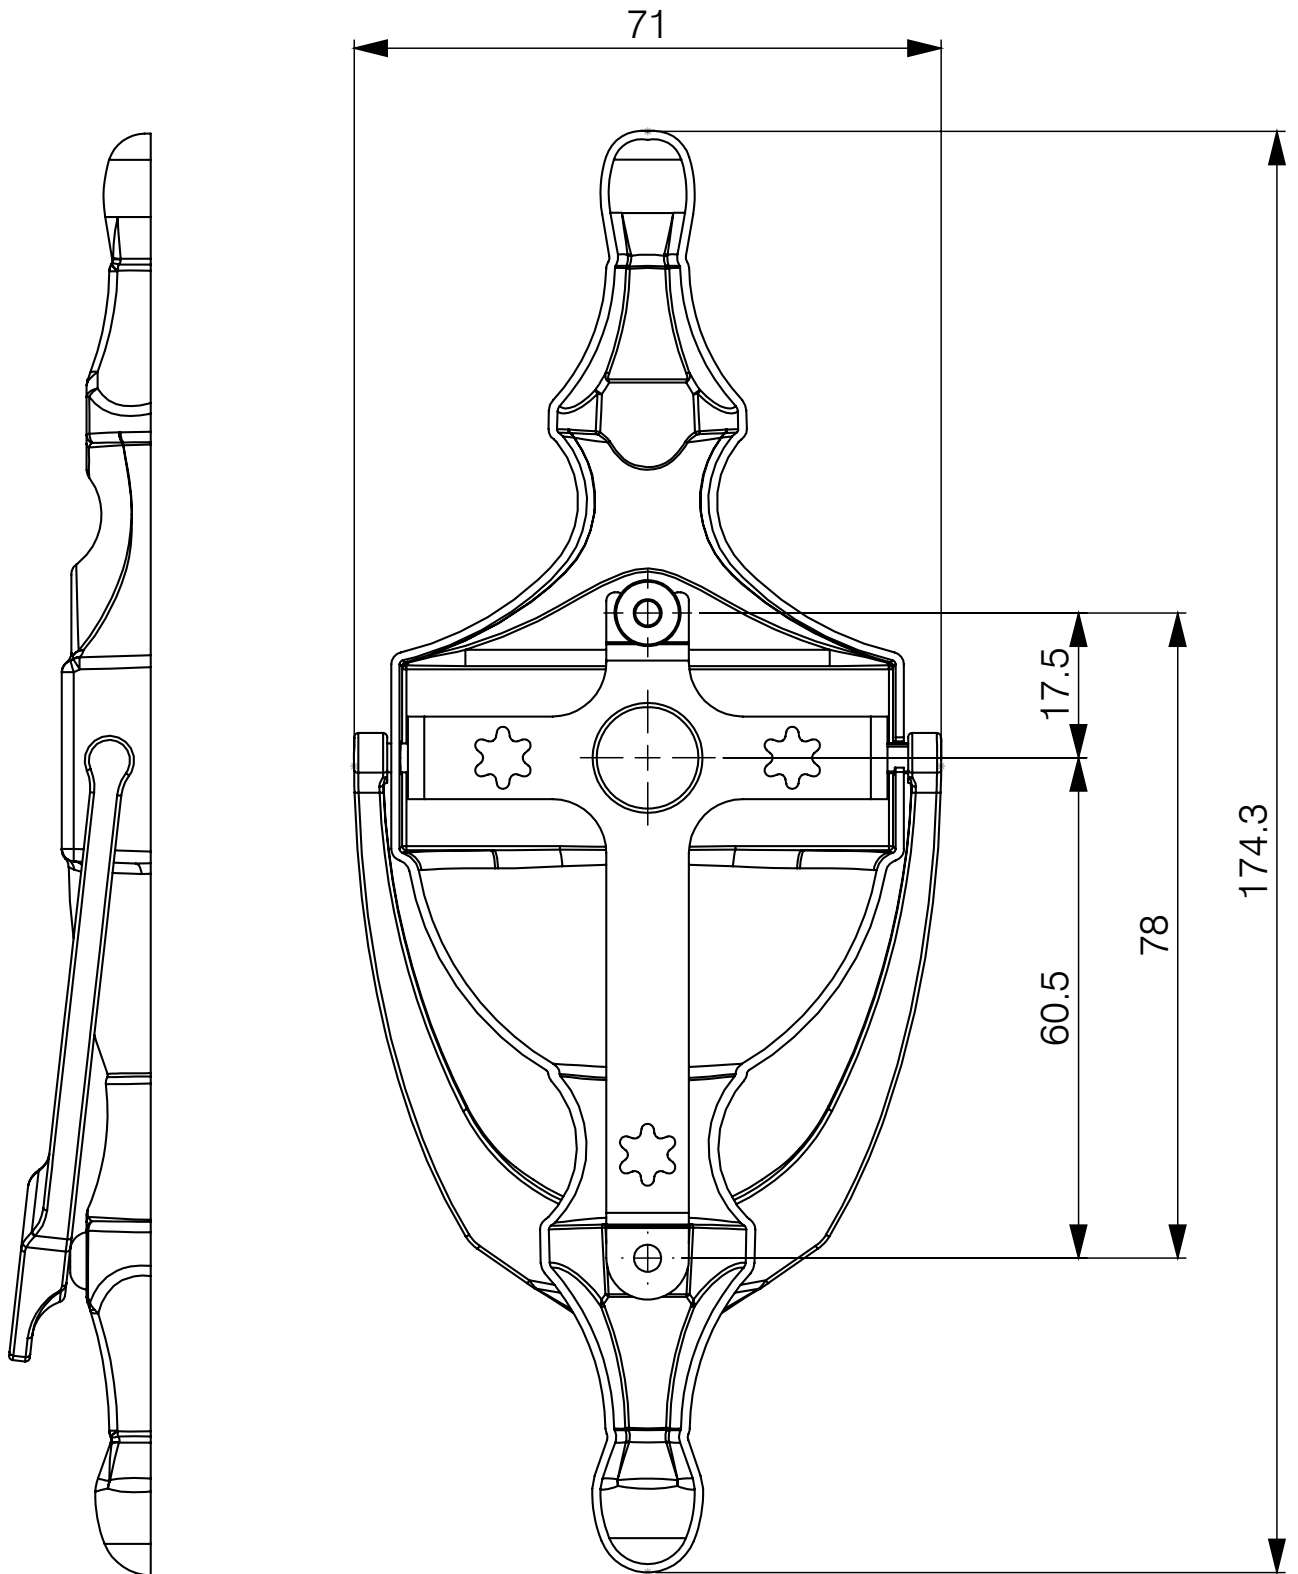

Mila Supa™ Stainless Steel Door Knockers