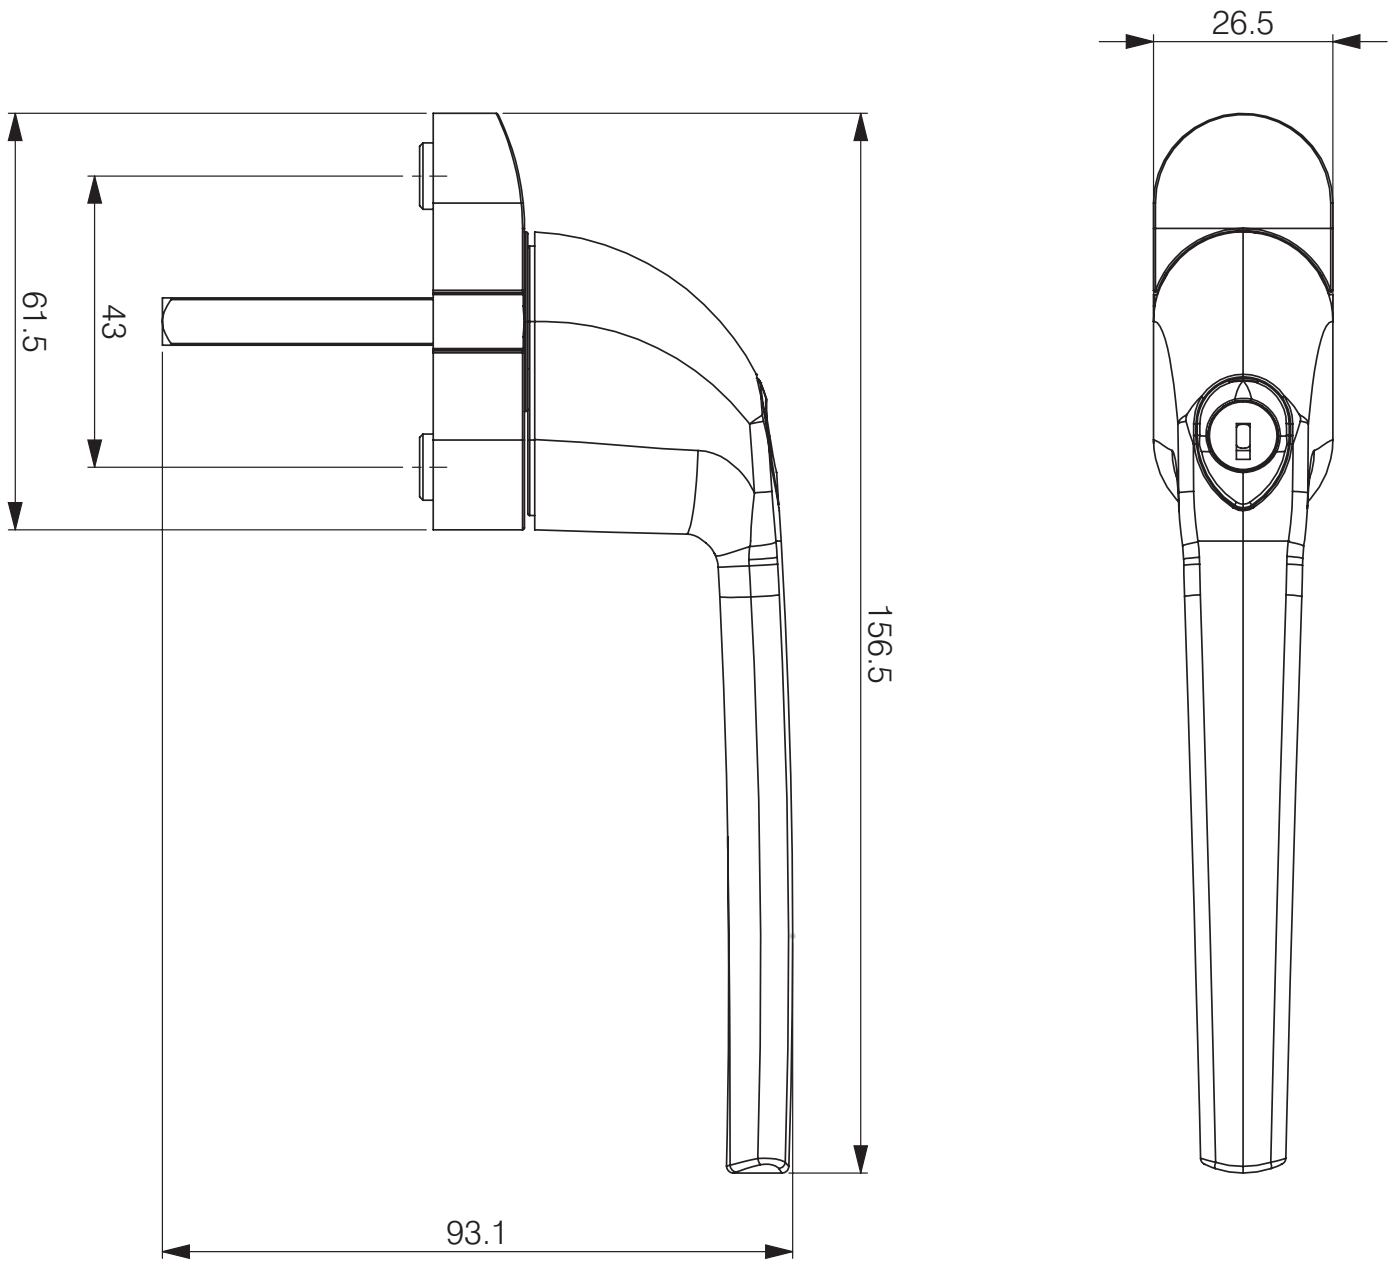

Mila Hero
Tilt Before Turn Handle