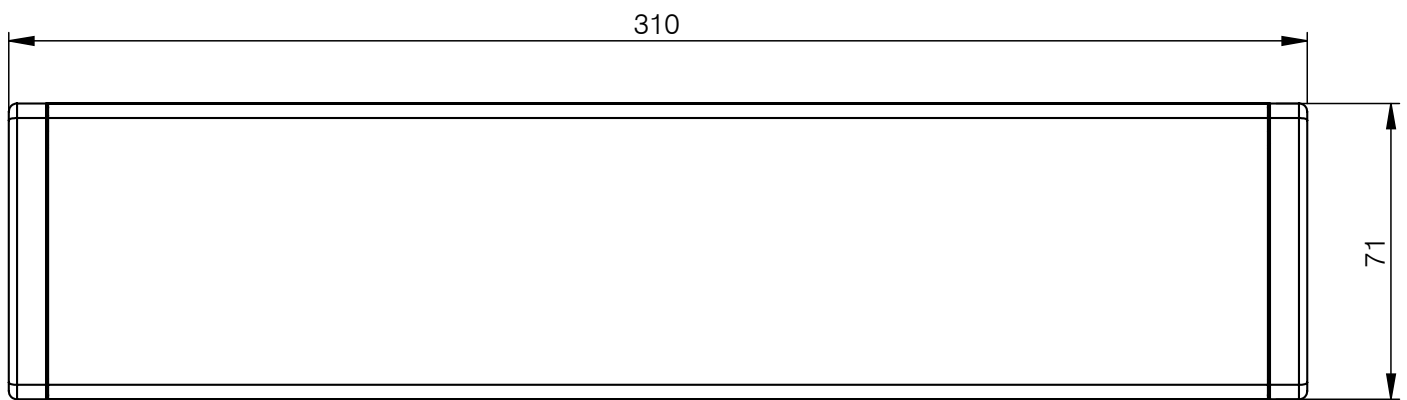

Mila Supa™ Stainless Steel Letterplate

NUMERALS

Mila Supa™ Stainless Steel Numerals

Key features:

- Available in a choice of high-quality, corrosion-resistant finishes
- Numbers 0-9
- 3 inch in height
- Numerals with polished stainless steel & polished gold PVD finishes manufactured from grade 304 stainless steel
- Numerals with brushed stainless steel finish manufactured from grade 316 stainless steel
- Supplied with fixings
- Matching letters also available on next page
- Outer carton quantity: 200