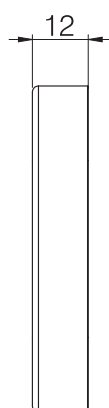

Brushed
Stainless

CODE	COLOUR	BOX QTY
ESC53001	Brushed Stainless Steel	10