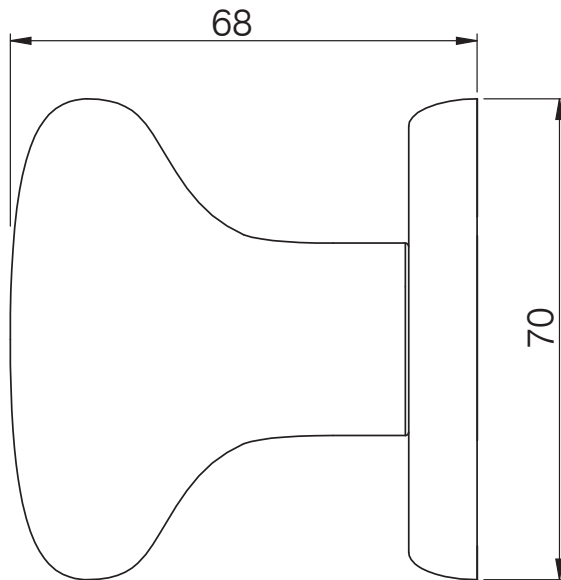

PULL BAR HANDLES

Mila Supa Brushed Stainless Steel Pull Door Knob

Key features:

- Made from highly corrosion-resistant 316 marine grade stainless steel – an ideal choice for properties in coastal regions or polluted environments.
- Brushed finish requires less effort to keep clean
- Door knob can only be fitted with the Supa™ Through Fix fixing kit MPH573302 (sold separately).
- 70mm diameter
- Projects 68mm from door surface

Guarantees & accreditations:

- 25-year mechanical guarantee
- Independently tested to BSEN 1670:2007 Grade 5
- Corrosion tested to 480 hours salt spray with a 25-year surface finish guarantee
- Also tested beyond the British Standard to 1000 hours salt spray for ultimate environmental resistance

Brushed
Stainless Steel

CODE	COLOUR	DIAMETER	NO. FIXINGS	NO. OF FIXING KITS REQUIRED	BOX QTY
MPH574002	Brushed Stainless Steel	70mm	1	1	40