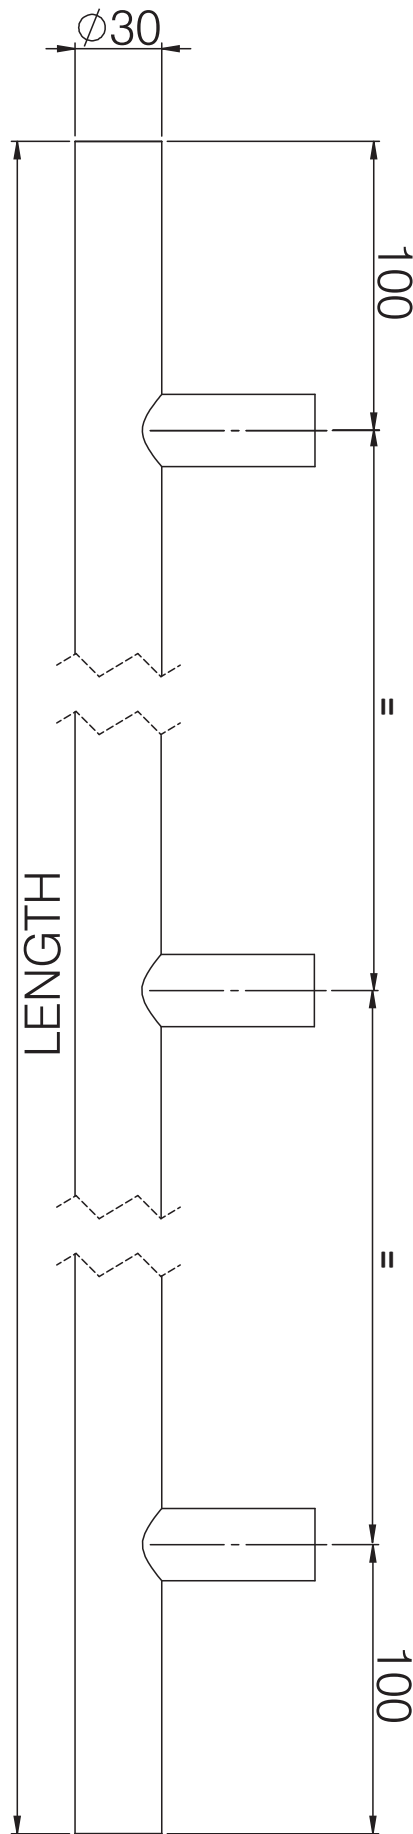

3 Fixing setup