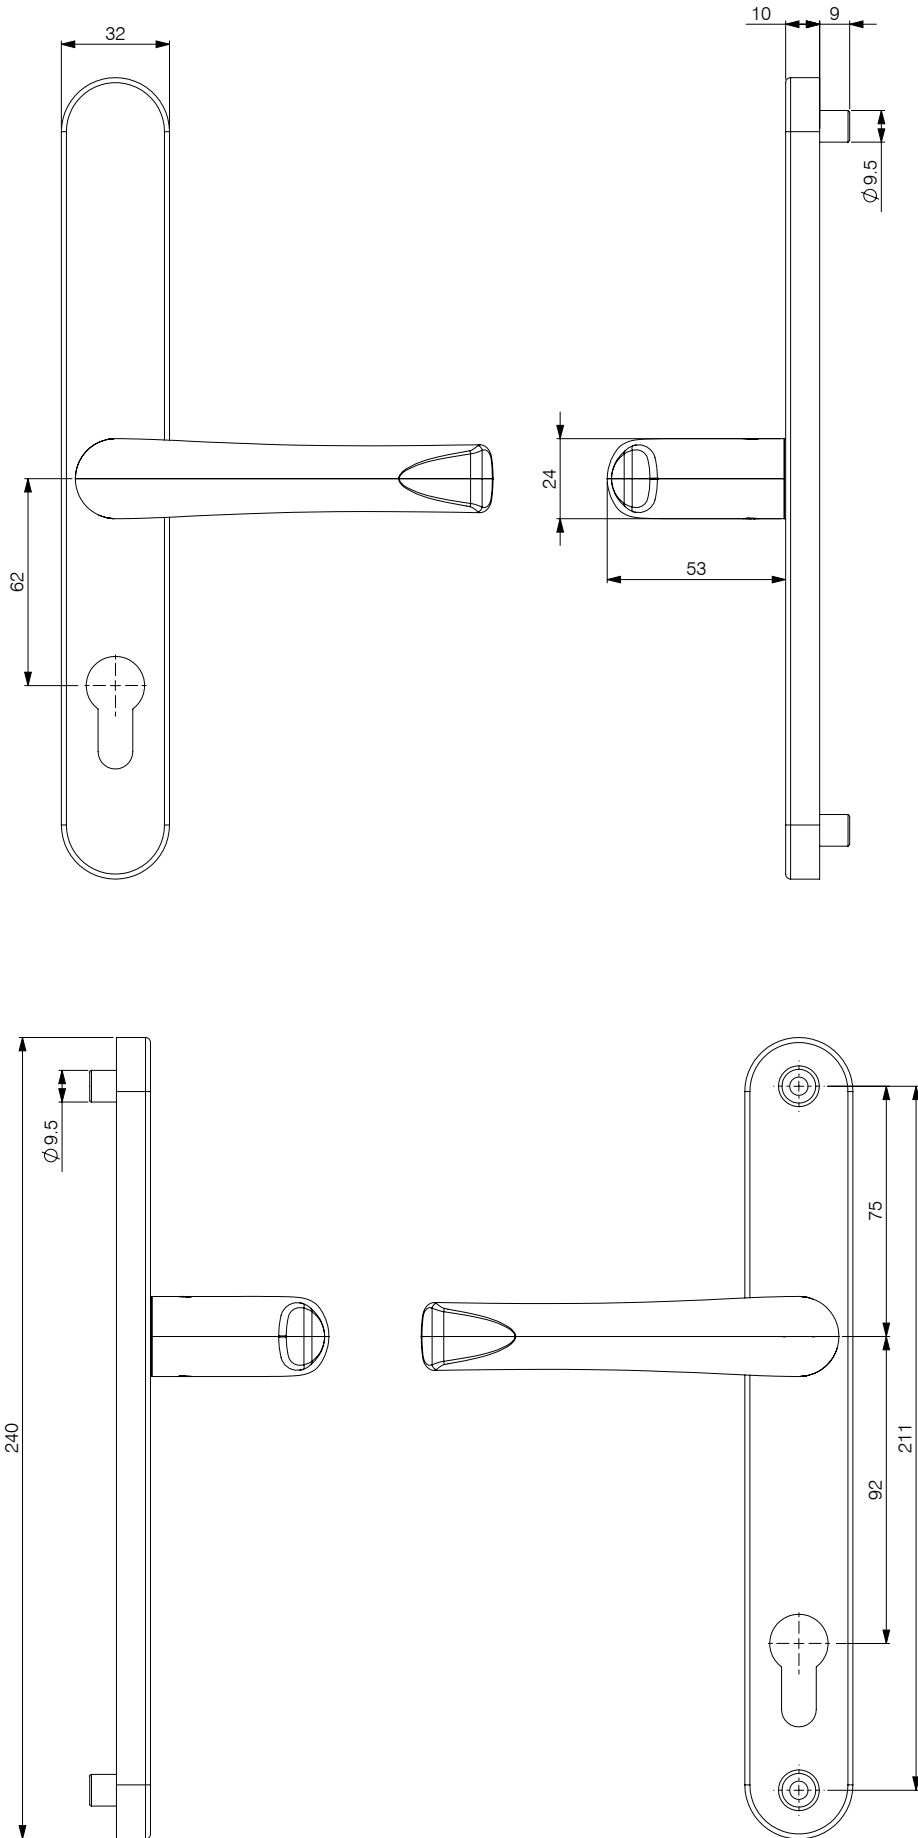

Mila Hero 231mm
Backplate Sprung
Door Handle

Key features:

- Available in Lever/Lever (PZ92) and Lever/Offset Lever (PZ92/62) designs
- Available in a choice of painted finishes
- Lever can be rotated 180° to work for both left- and right-handed doors
- Sprung lever avoids handle sag
- 32mm x 240mm backplate suits most popular lock sizes
- Screw centre measurement: 211mm for Lever/Offset Lever & 122mm for Lever/Lever
- Manufactured from aluminium

Mila ProLinea
Door Handle

Mila Supa™ Stainless Steel Door Handle

Key features:

- Manufactured from high-quality stainless steel available in grade 304
- Clean, simple and modern design
- Sprung lever avoids handle sag
- Available in a choice of hard-wearing finishes
- Available in Lever/Lever and Lever/offset Lever designs
- Universal design can work for both left- and right-handed doors
- 32mm x 240mm backplate suits most popular lock sizes
- Screw centre measurement: 211mm
- Supplied complete with screws