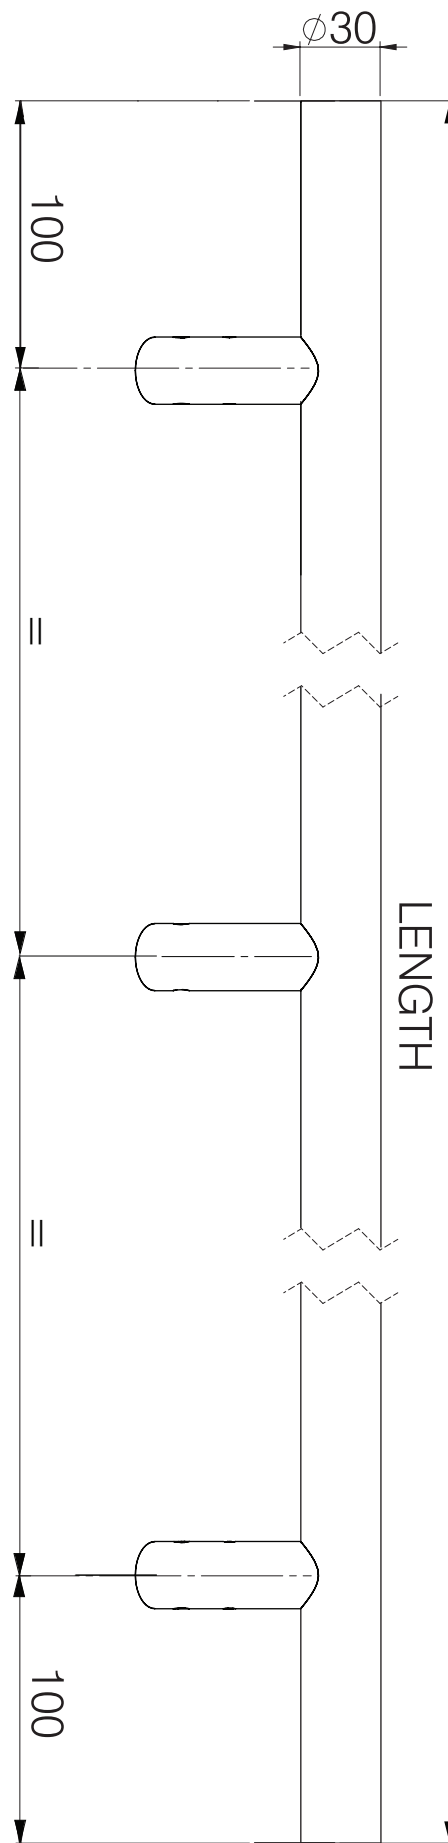

3 Fixing setup