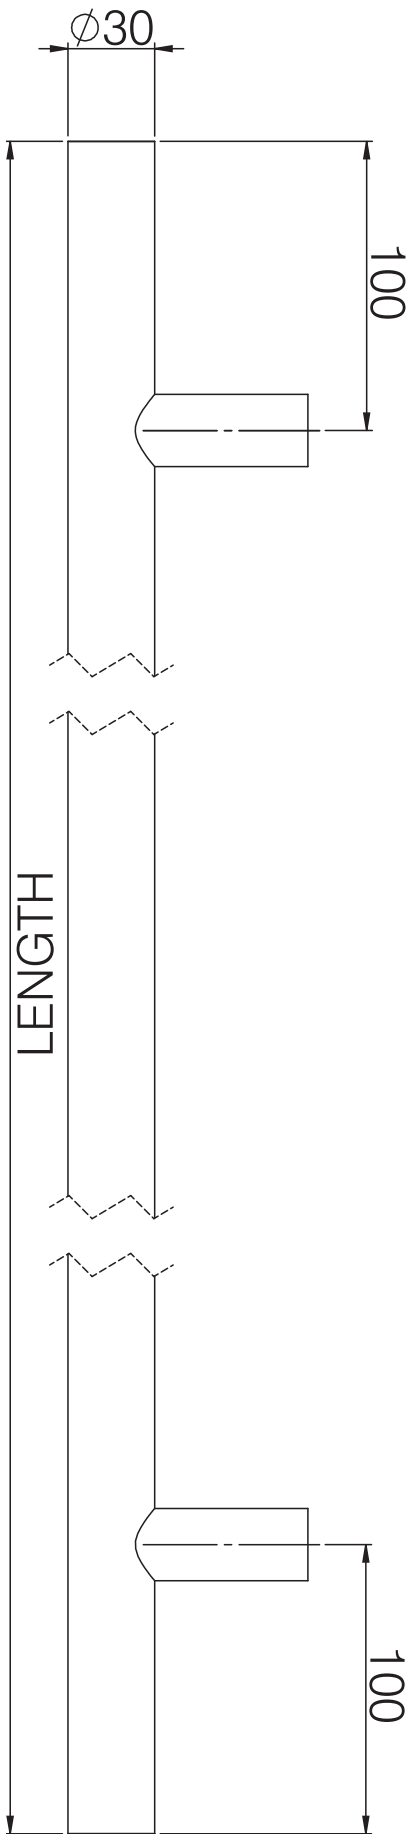

Mila Supa Inline Brushed
Stainless Steel
Pull Bar Door Handle

2 Fixing setup