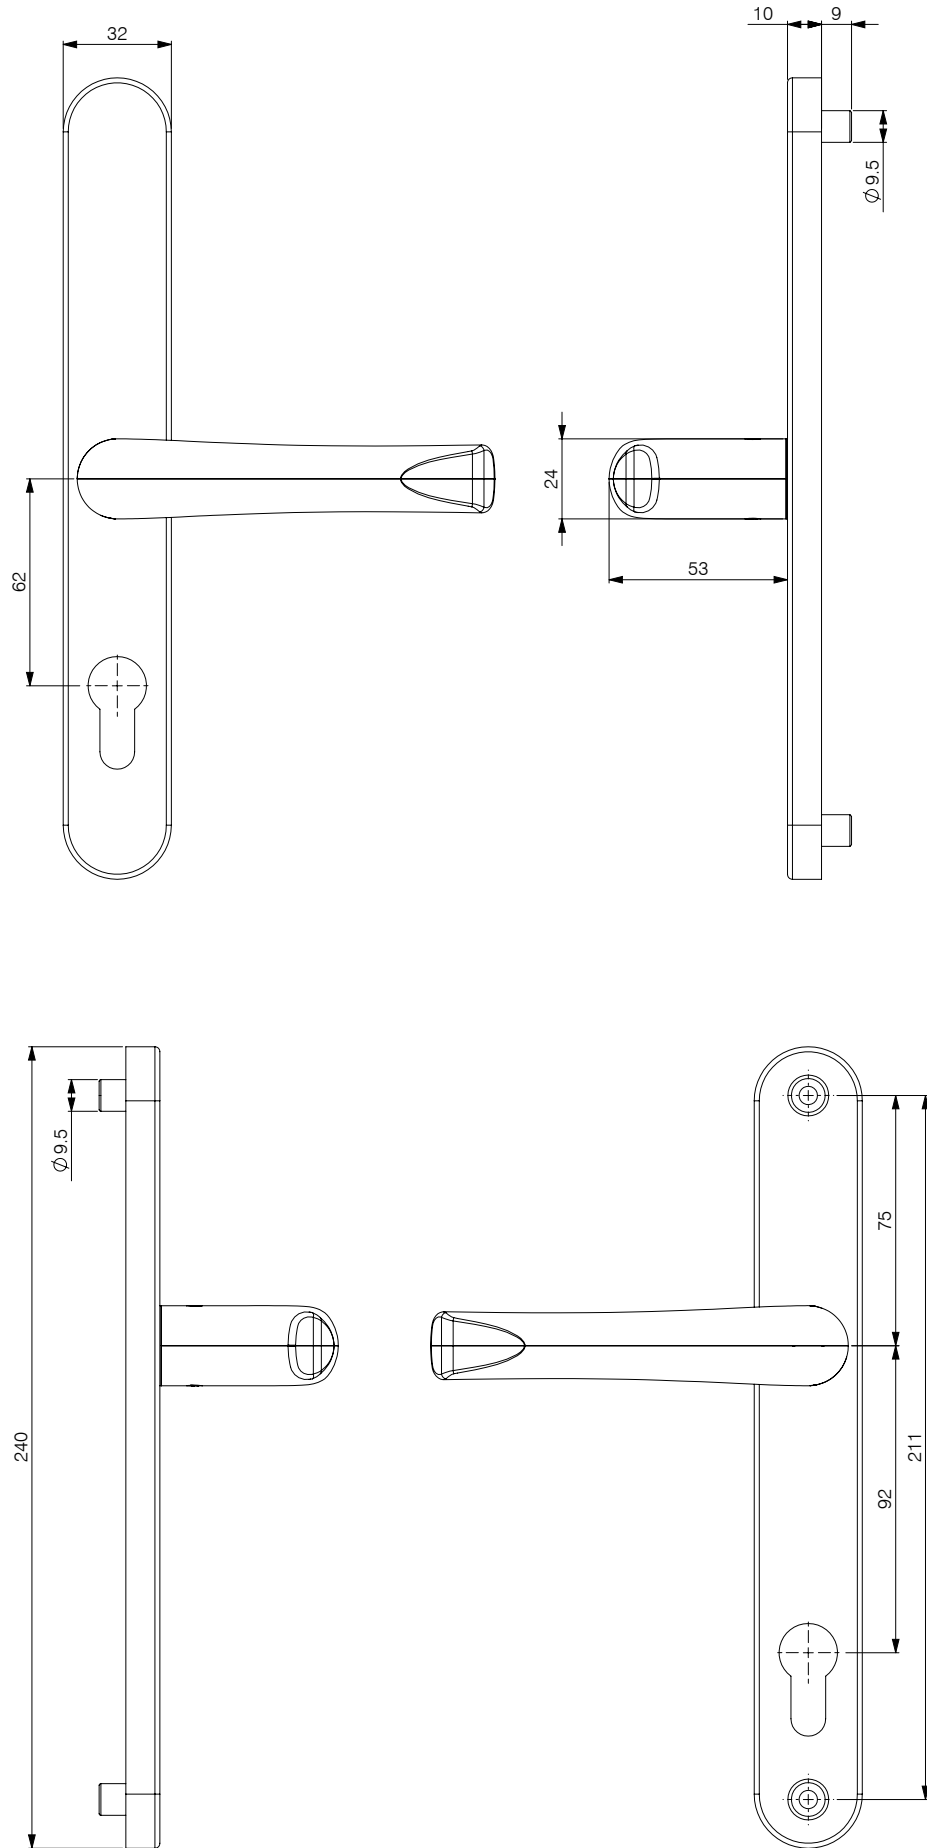

Mila Supa™ Stainless Steel Door Handle

Mila Supa™ Stainless Steel Letterplate

Key features:

- Choice of hard-wearing, versatile finishes
- Panel fit
- Flap opens fully to 180° without abrasion for ease of posting
- Internal & external finger recess enables easy opening
- Manufactured from high-quality grade 304 stainless steel
- An intelligent drainage channel and effective weather sealing prevents water ingress
- Fits door thicknesses 24mm-56mm
- Designed to fit standard aperture - no special screws or routing
- Ready to fit straight out of the box
- Supplied with fixings