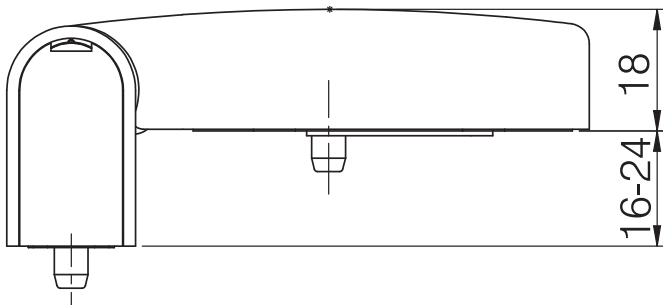

Mila ProSecure
Door Hinge