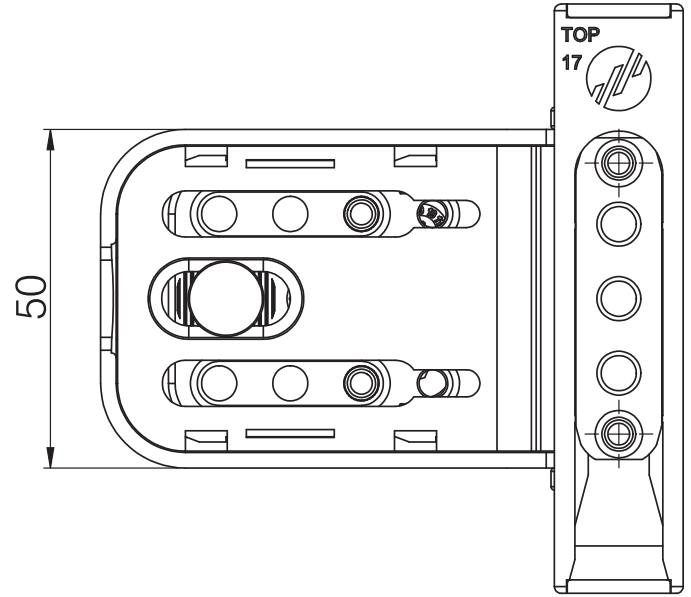

Mila ProSecure
Door Hinge