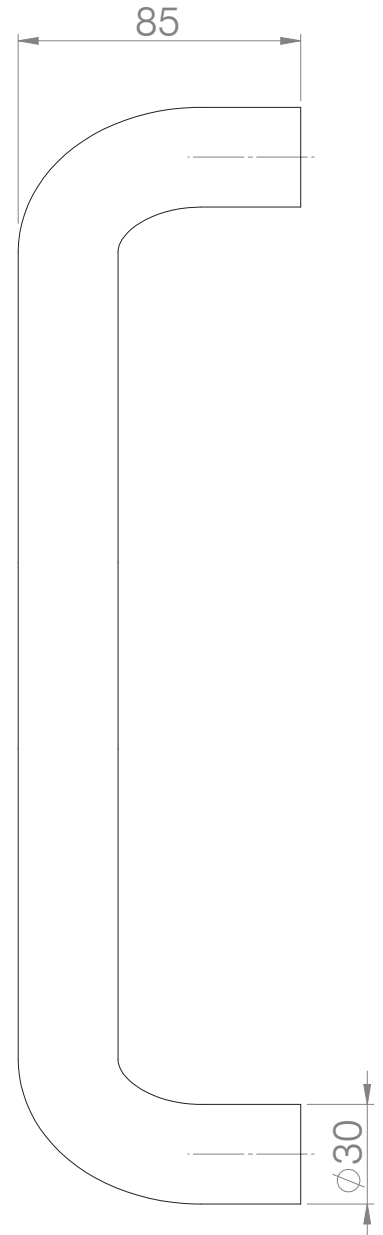

Mila Supa V-shaped
Brushed Stainless Steel
Pull Bar Door Handle