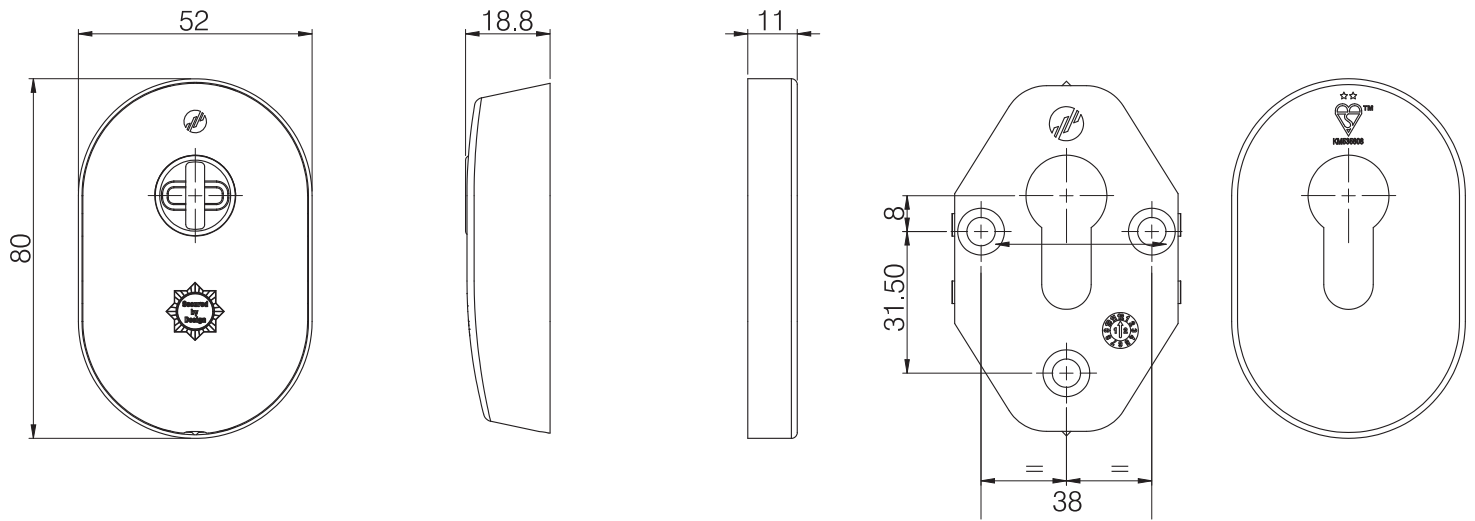

ESCUTCHEONS

Mila SupaSecure 2-Star Escutcheon

Key features:

- Durable cast 304 grade stainless-steel design delivers extreme strength and longevity
- Chamfered shoulders provide mole-grip resistance
- Ant-drill disc spins if attacked to protect cylinder
- SBD logo laser etched onto external escutcheon to provide visual deterrent
- Will comply to TS007 3-star rating when fitted with a 1-star cylinder
- Secured by three fixing holes
- A comprehensive range of Supa™ stainless steel escutcheons available to suit every door. Choose from SupaSecure™, SupaSecure™ Pull, Supa™ Standard or Supa™ Standard Pull.

Guarantees & accreditations:

- 25-year surface finish guarantee
- 25-year operation guarantee
- Corrosion resistant to BSEN 1670 Grade 5, 1000 hours salt spray
- Extreme weather tightness - tested to BS6375-1
- High security - TS007 2 star certified, tested to PAS24:2016, Approved Document Q certified & Secured by Design approved
- BSI Kitemarked - KM735758

CODE	COLOUR	BOX QTY
ESC50001	Brushed Stainless Steel	10