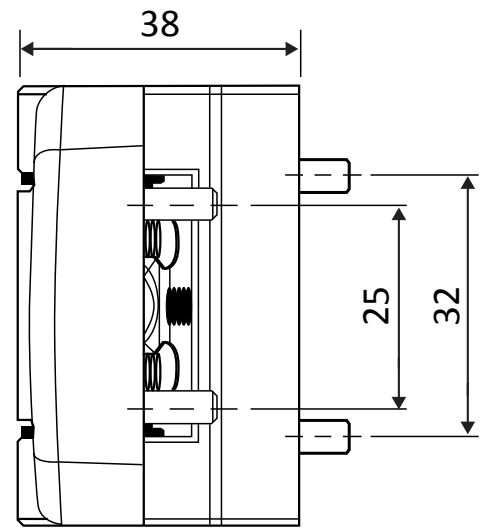

Delta Security
Door Hinge