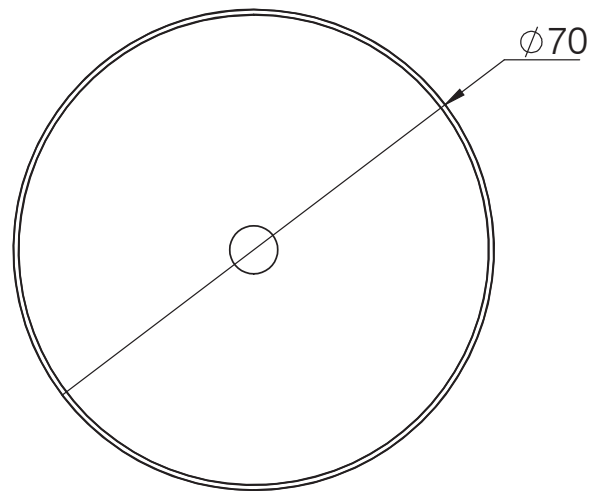

PULL BAR HANDLES

Mila Supa Brushed Stainless Steel Pull Door Knob

Key features:

- Made from highly corrosion-resistant 316 marine grade stainless steel – an ideal choice for properties in coastal regions or polluted environments.
- Brushed finish requires less effort to keep clean
- Door knob can only be fitted with the Supa™ Through Fix fixing kit MPH573302 (sold separately).
- 70mm diameter
- Projects 68mm from door surface

Guarantees & accreditations:

- 25-year mechanical guarantee
- Independently tested to BSEN 1670:2007 Grade 5
- Corrosion tested to 480 hours salt spray with a 25-year surface finish guarantee
- Also tested beyond the British Standard to 1000 hours salt spray for ultimate environmental resistance

Brushed
Stainless Steel

CODE	COLOUR	DIAMETER	NO. FIXINGS	NO. OF FIXING KITS REQUIRED	BOX QTY
MPH574002	Brushed Stainless Steel	70mm	1	1	40