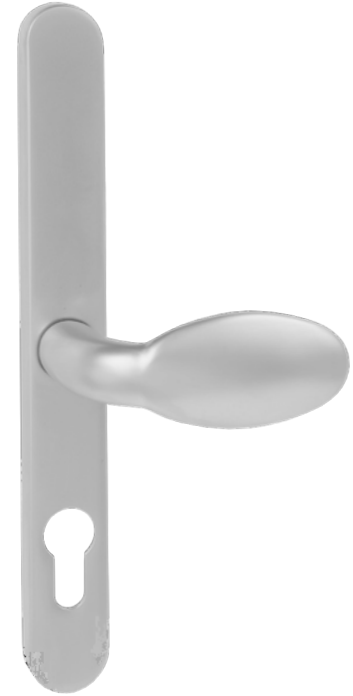

Offset Pad

CODE	COLOUR	INTERNAL STYLE/ EXTERNAL STYLE	CENTRES	BOX QTY
HDL40511	White	Lever/Lever	92mm	20
HDL40532	White	Lever/Offset Pad	92/62mm	20
HDL41511	Satin Silver	Lever/Lever	92mm	20
HDL41532	Satin Silver	Lever/Offset Pad	92/62mm	20
HDL42511	Chrome	Lever/Lever	92mm	20
HDL42532	Chrome	Lever/Offset Pad	92/62mm	20
HDL45511	Black	Lever/Lever	92mm	20
HDL45532	Black	Lever/Offset Pad	92/62mm	20
HDL48511	Gold	Lever/Lever	92mm	20
HDL48532	Gold	Lever/Offset Pad	92/62mm	20