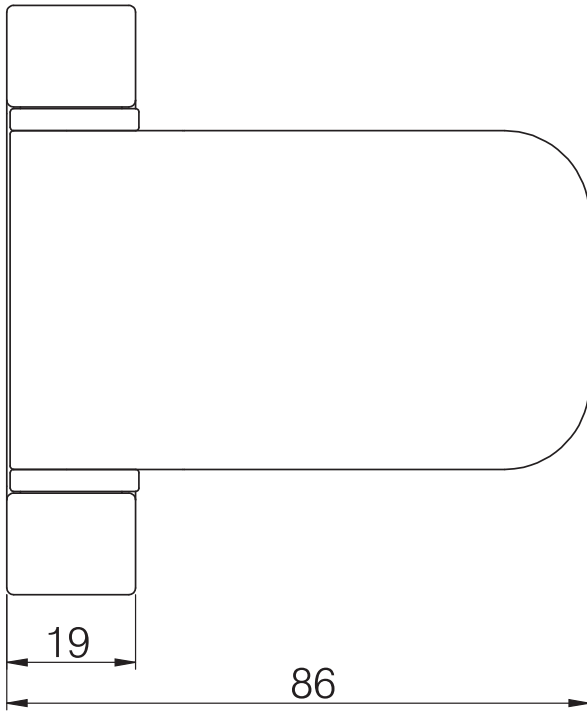

Mila ProSecure
Door Hinge