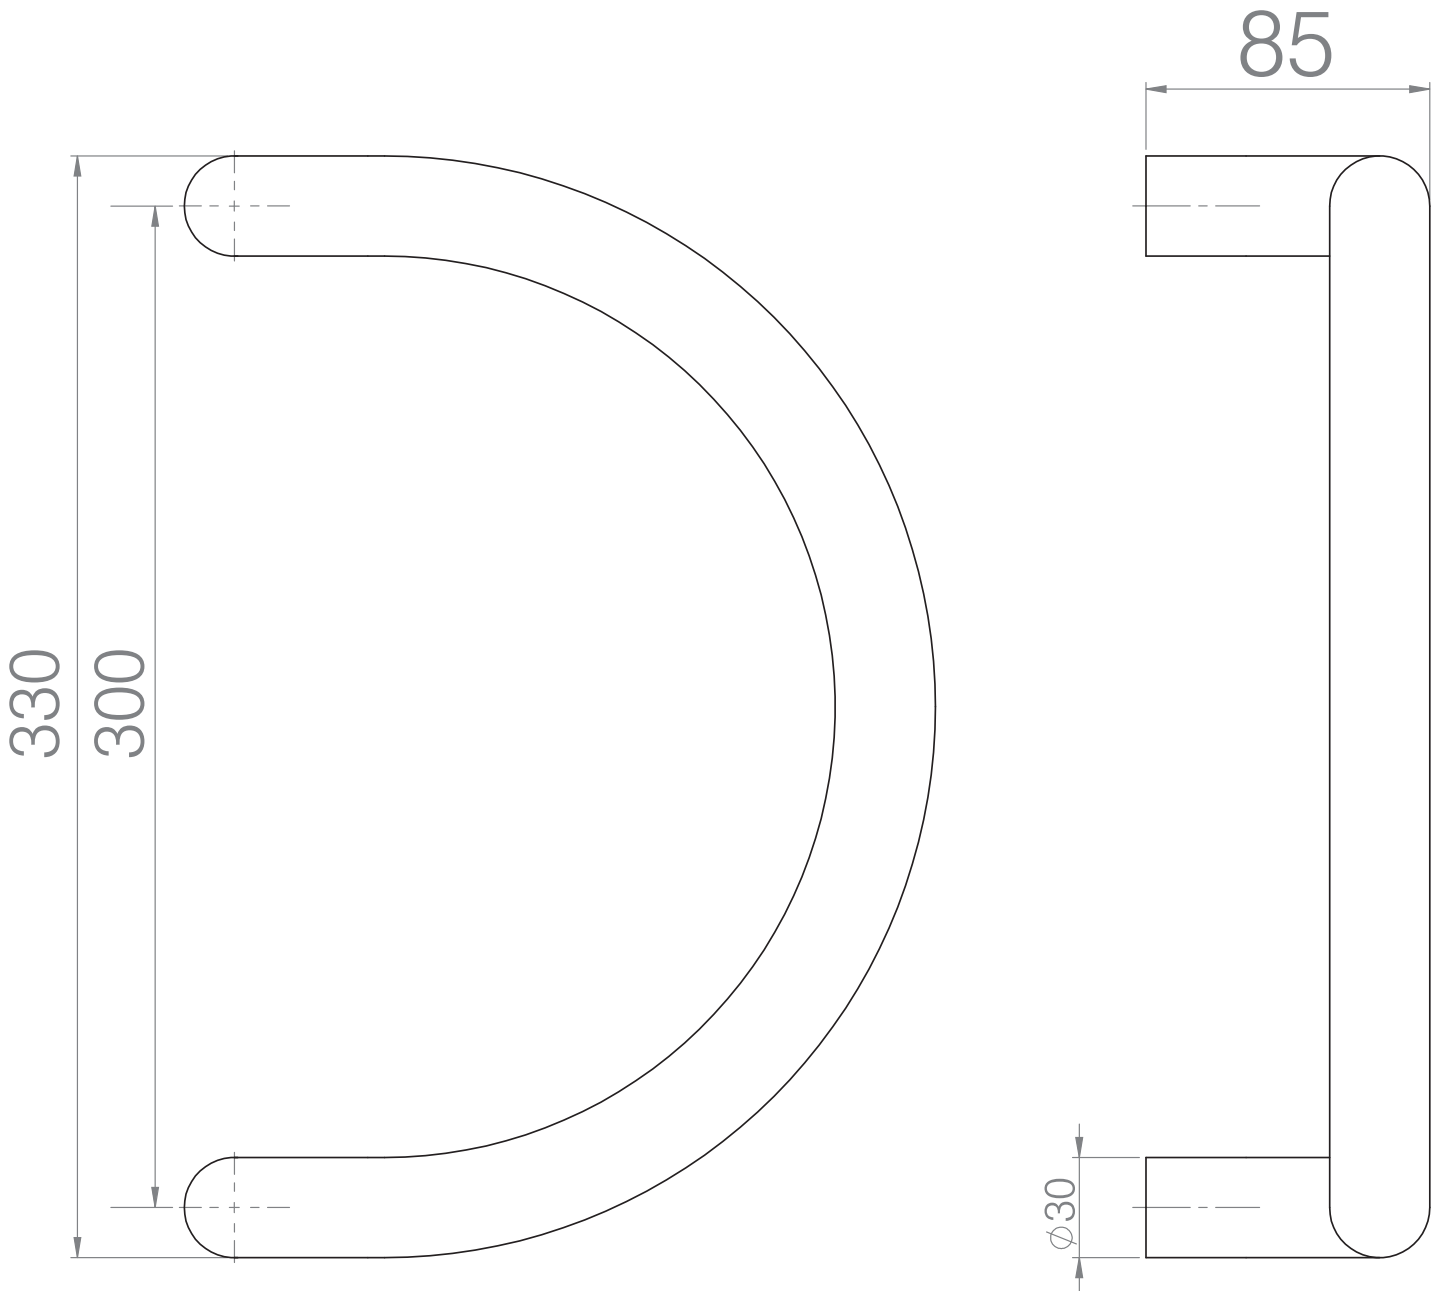

Brushed
Stainless Steel

CODE	LENGTH	NO. FIXINGS	NO. OF FIXING KITS REQUIRED	BOX QTY
MPH573202	330mm	2	1	20

Mila Supa D-shaped
Brushed Stainless Steel
Pull Bar Door Handle

PULL BAR HANDLES

Mila Supa Brushed Stainless Steel Pull Door Knob