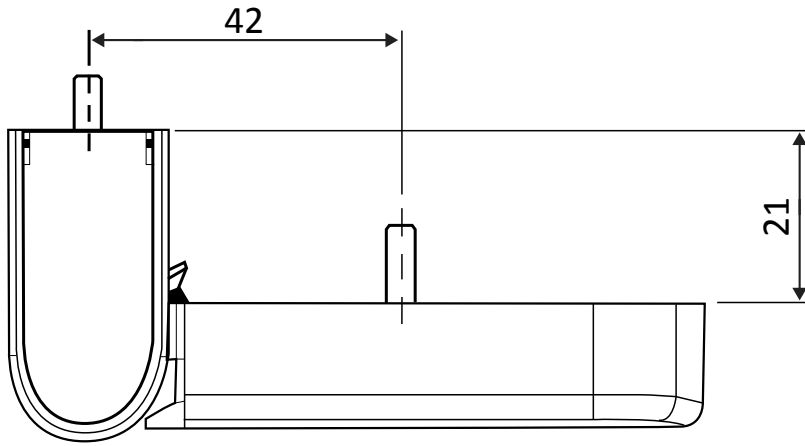

Delta Security
Door Hinge