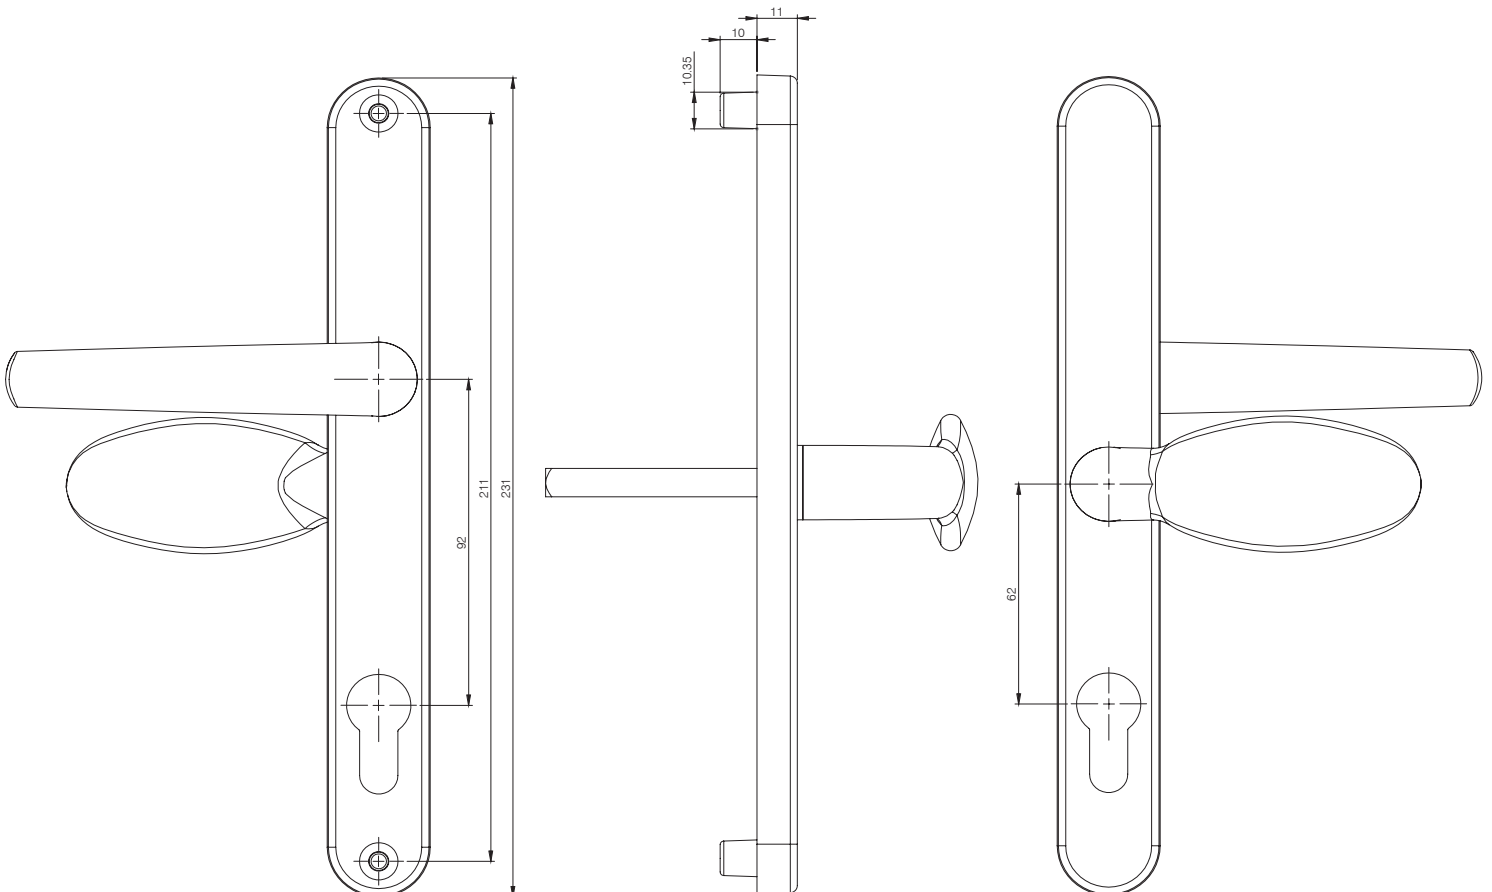

Mila Hero 231mm
Backplate Sprung
Door Handle

Key features:

- Available in Lever/Lever (PZ92) and Lever/Offset Lever (PZ92/62) designs
- Available in a choice of painted finishes
- Lever can be rotated 180° to work for both left- and right-handed doors
- Sprung lever avoids handle sag
- 32mm x 240mm backplate suits most popular lock sizes
- Screw centre measurement: 211mm for Lever/Offset Lever & 122mm for Lever/Lever
- Manufactured from aluminium