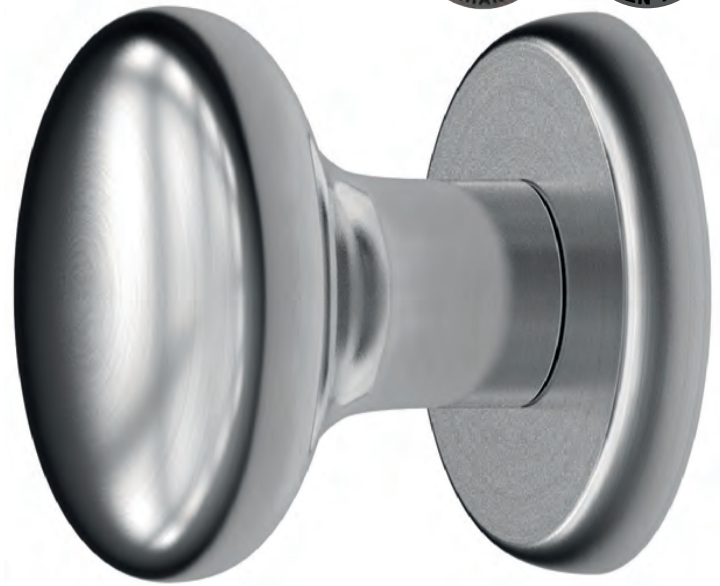

PULL BAR HANDLES

Mila Supa Brushed Stainless Steel Pull Door Knob

Key features:

- Made from highly corrosion-resistant 316 marine grade stainless steel – an ideal choice for properties in coastal regions or polluted environments.
- Brushed finish requires less effort to keep clean
- Door knob can only be fitted with the Supa™ Through Fix fixing kit MPH573302 (sold separately).
- 70mm diameter
- Projects 68mm from door surface

Guarantees & accreditations:

- 25-year mechanical guarantee
- Independently tested to BSEN 1670:2007 Grade 5
- Corrosion tested to 480 hours salt spray with a 25-year surface finish guarantee
- Also tested beyond the British Standard to 1000 hours salt spray for ultimate environmental resistance

Brushed
Stainless Steel

CODE	COLOUR	DIAMETER	NO. FIXINGS	NO. OF FIXING KITS REQUIRED	BOX QTY
MPH574002	Brushed Stainless Steel	70mm	1	1	40