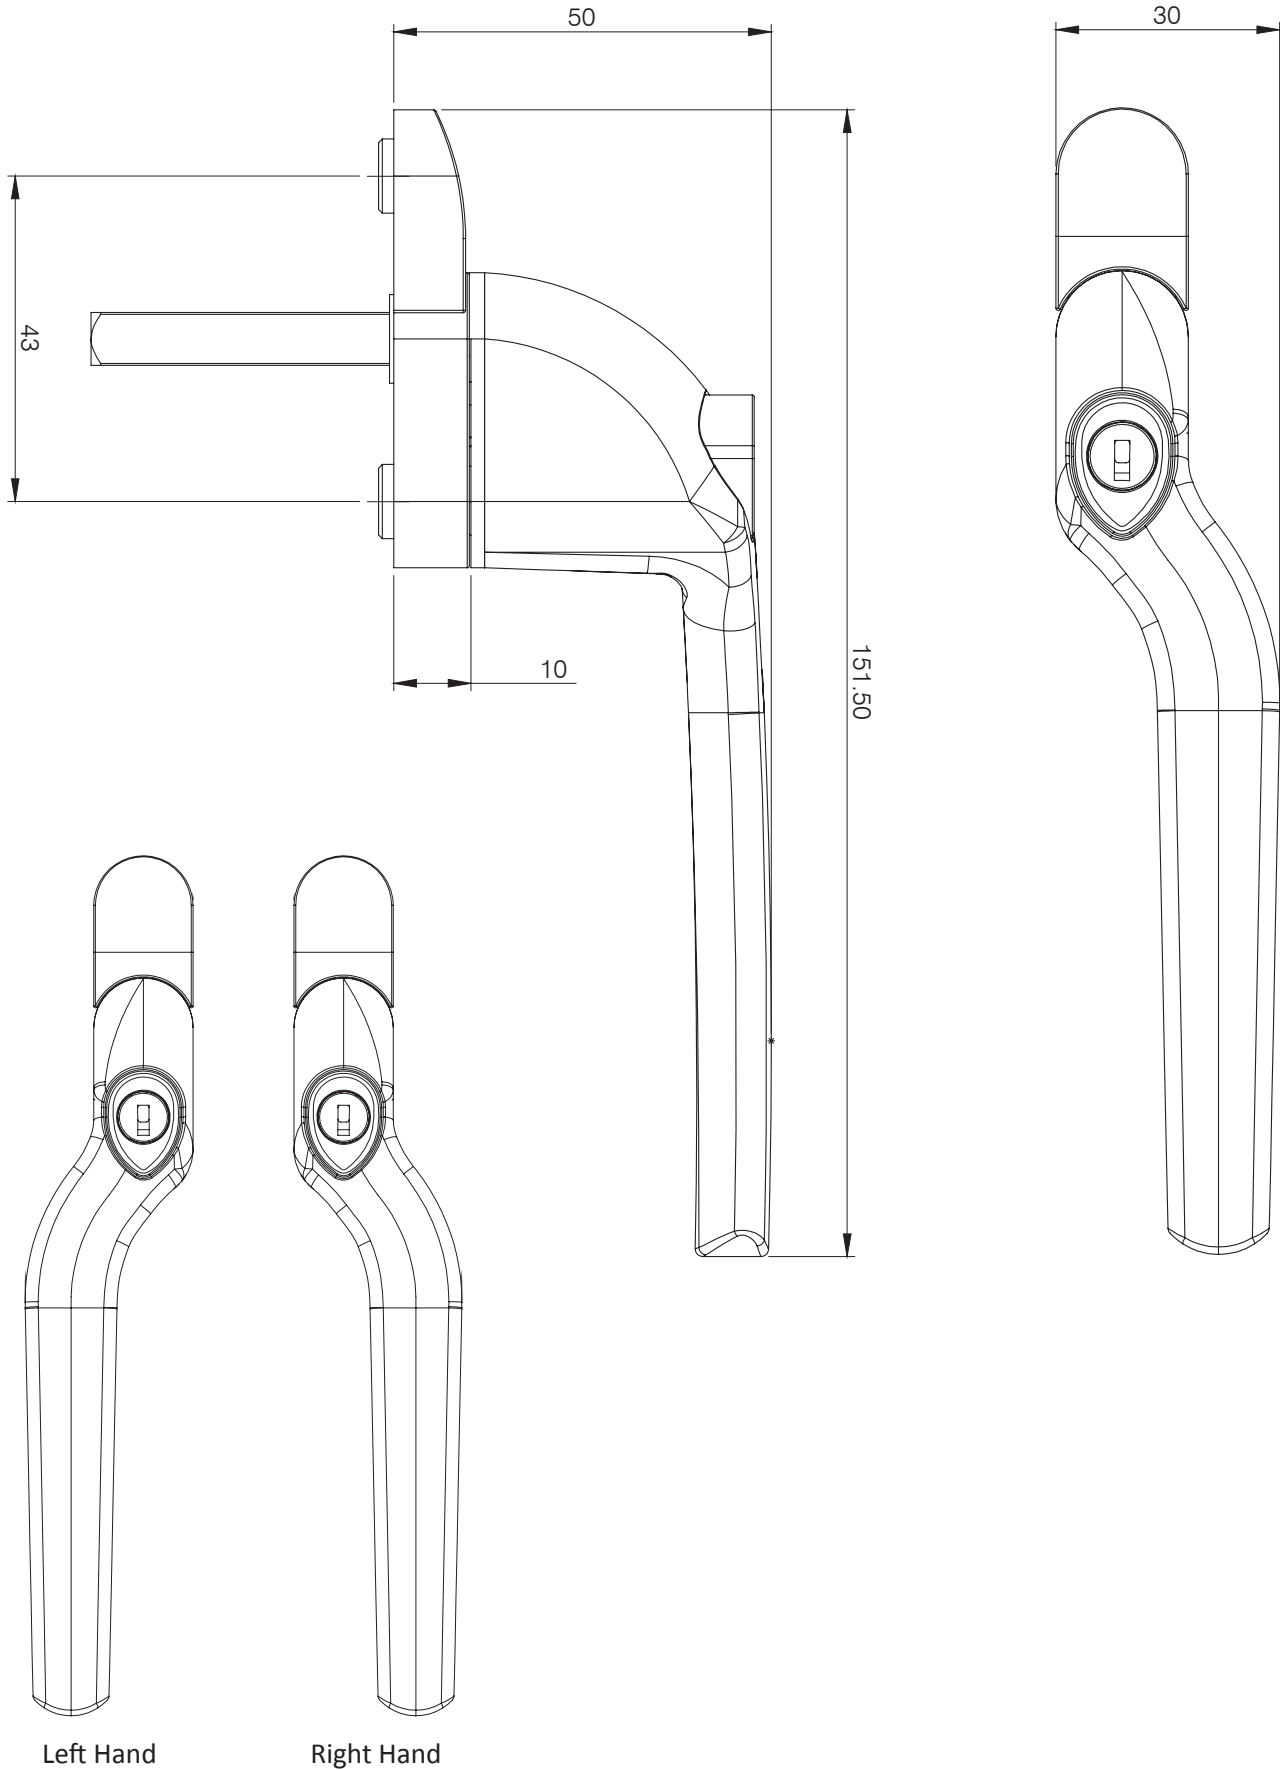

Mila Hero Cranked
Espagnolette Locking
Window Handle