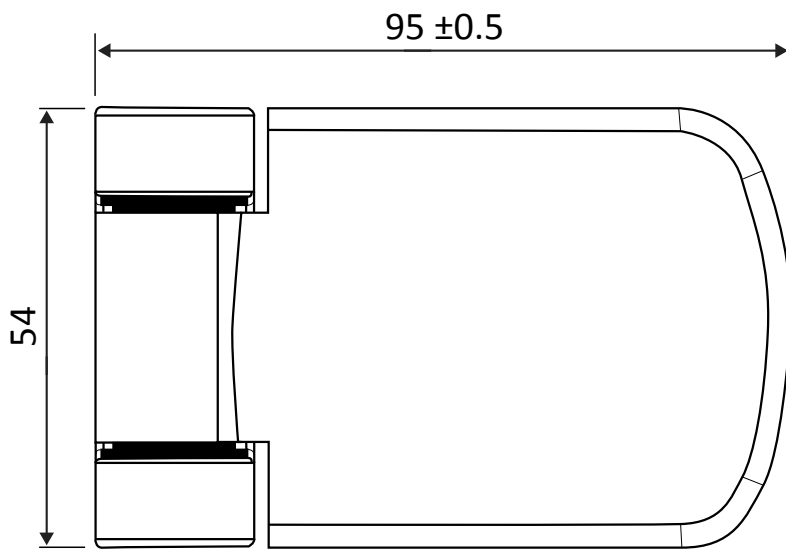

Delta Security
Door Hinge