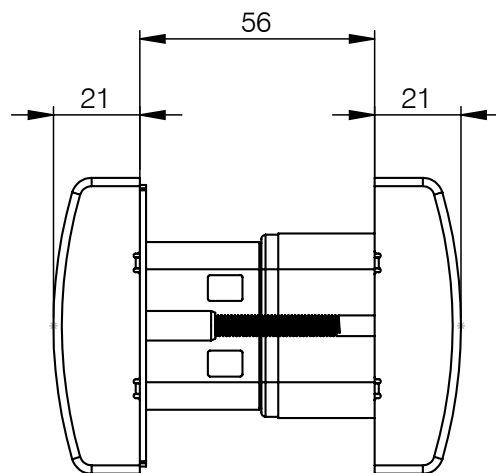

Mila Supa™ Stainless Steel Letterplate