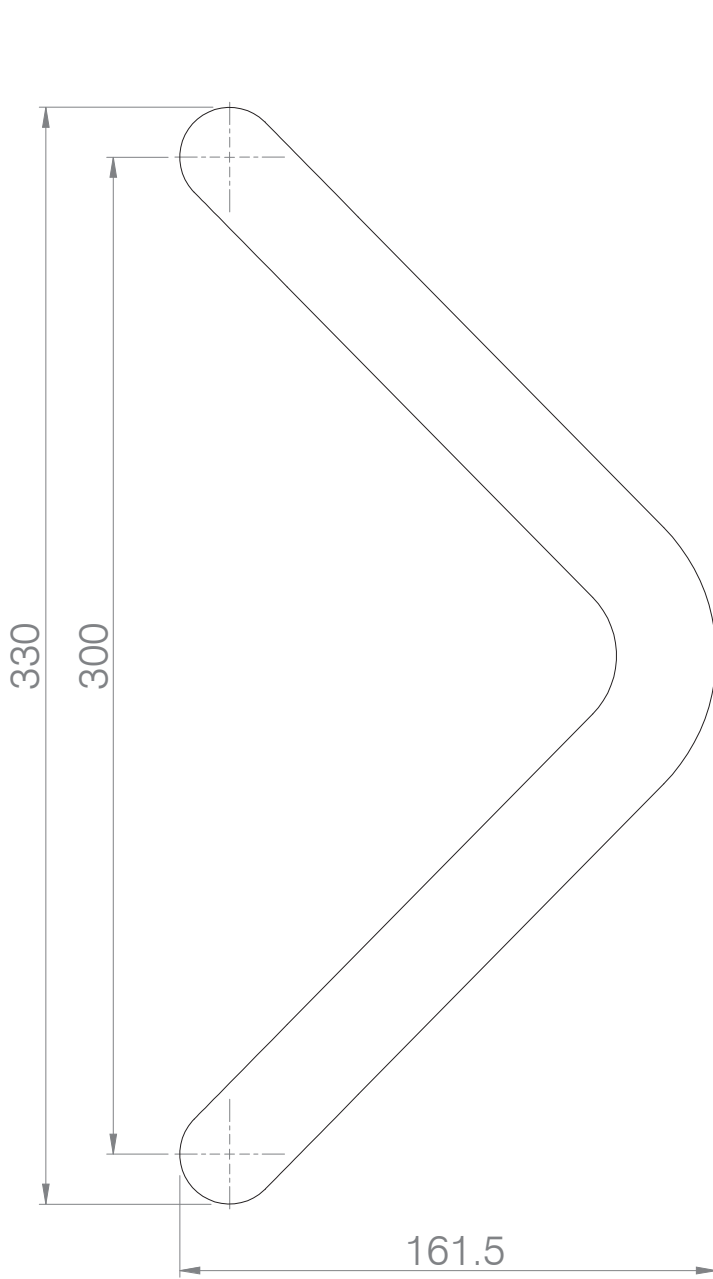

Mila Supa V-shaped
Brushed Stainless Steel
Pull Bar Door Handle