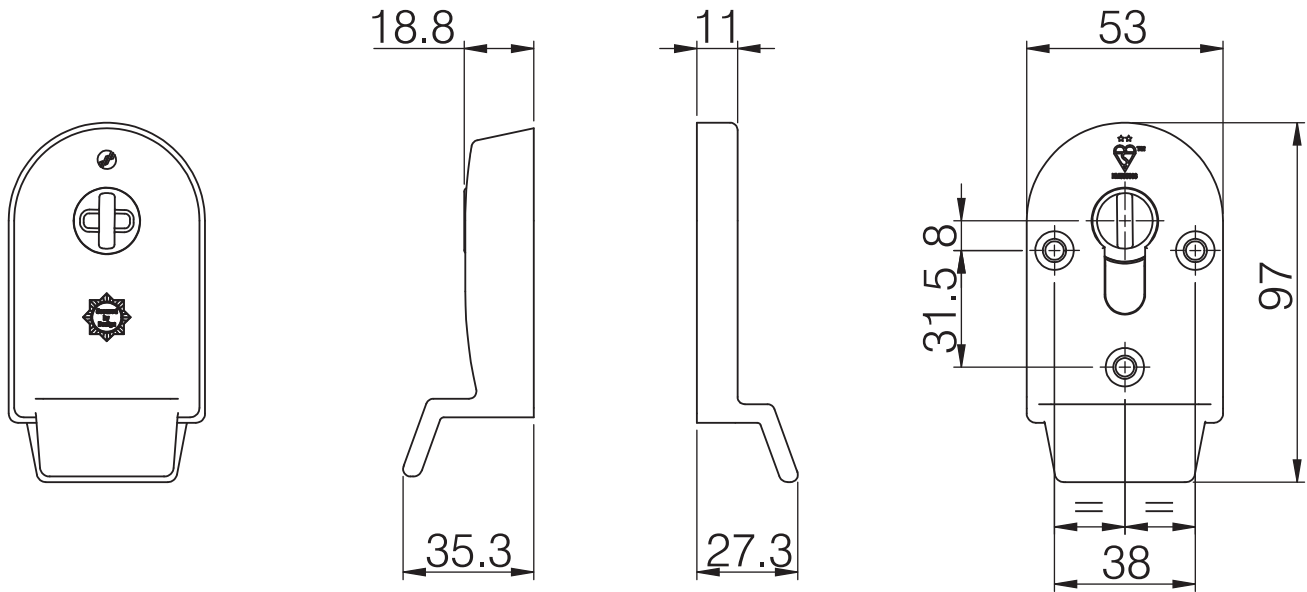

ESCUTCHEONS

Mila SupaSecure 2 Star Pull Escutcheons

Key features:

- Durable cast 304 grade stainless-steel design delivers extreme strength and longevity
- Chamfered shoulders provide mole-grip resistance
- Ant-drill disc spins if attacked to protect cylinder
- SBD logo laser etched onto external escutcheon to provide visual deterrent
- Will comply to TS007 3-star rating when fitted with a 1-star cylinder
- Ideal for heritage style door locks
- Secured by three fixing holes
- A comprehensive range of Supa™ stainless steel escutcheons available to suit every door. Choose from SupaSecure™, SupaSecure™ Pull, Supa™ Standard or Supa™ Standard Pull.

Guarantees & accreditations:

- 25-year surface finish guarantee
- 25-year operation guarantee
- Corrosion resistant to BSEN 1670 Grade 5, 1000 hours salt spray
- Extreme weather tightness - tested to BS6375-1
- High security - TS007 certified, tested to PAS24:2016, Approved Document Q certified & Secured by Design approved
- BSI Kitemarked - KM735758

CODE	COLOUR	BOX QTY
ESC51001	Brushed Stainless Steel	10
ESC51002	Polished Stainless Steel	10
ESC51008	Polished PVD Gold Stainless Steel	10