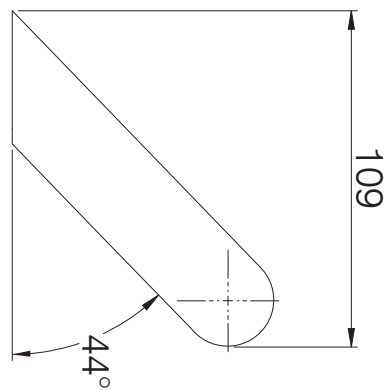

Mila Supa Bow-shaped
Brushed Stainless Steel
Pull Bar Door Handle