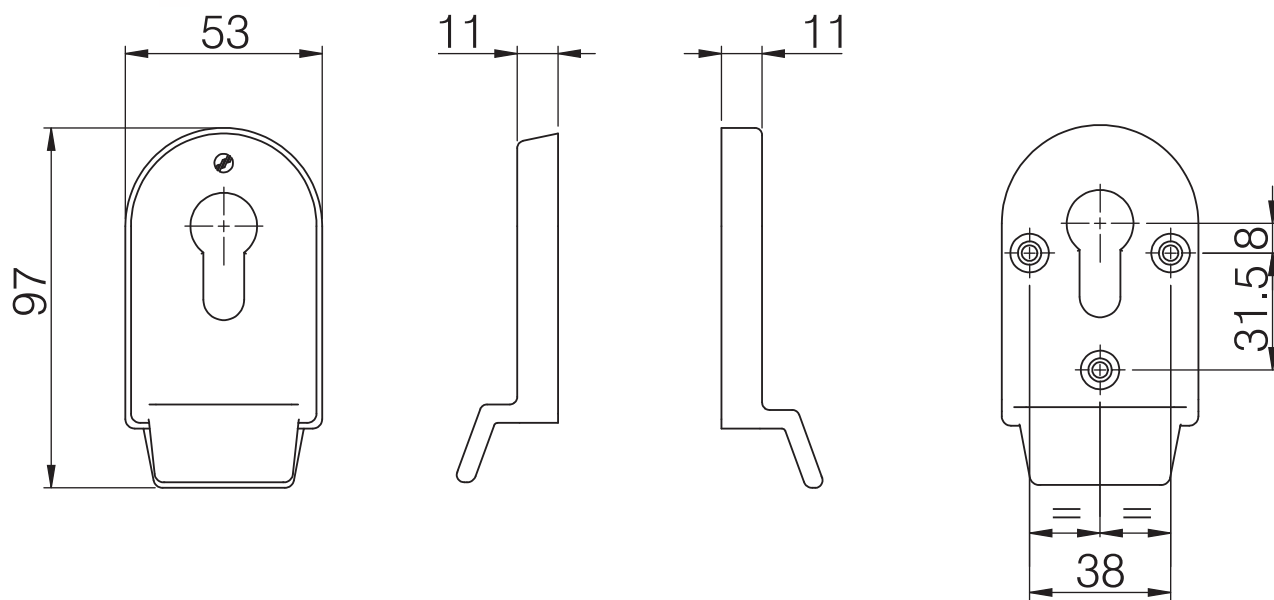

Mila Supa Stainless Steel Pull Escutcheons

Key features:

- Durable cast 304 grade stainless-steel design delivers extreme strength and longevity
- Ideal for heritage style door locks
- Suitable for use with all euro cylinders
- Simple to fit and secured by three fixing holes
- A comprehensive range of Supa™ stainless steel escutcheons available to suit every door. Choose from SupaSecure™, SupaSecure™ Pull, Supa™ Standard or Supa™ Standard Pull.

Guarantees & accreditations:

- 25-year surface finish guarantee
- 25-year operation guarantee
- Corrosion resistant to BSEN 1670 Grade 5, 1000 hours salt spray
- Extreme weather tightness - tested to BS6375-1

CODE	COLOUR	BOX QTY
ESC52001	Brushed Stainless Steel	10
ESC52002	Polished Stainless Steel	10
ESC52008	Polished PVD Gold Stainless Steel	10