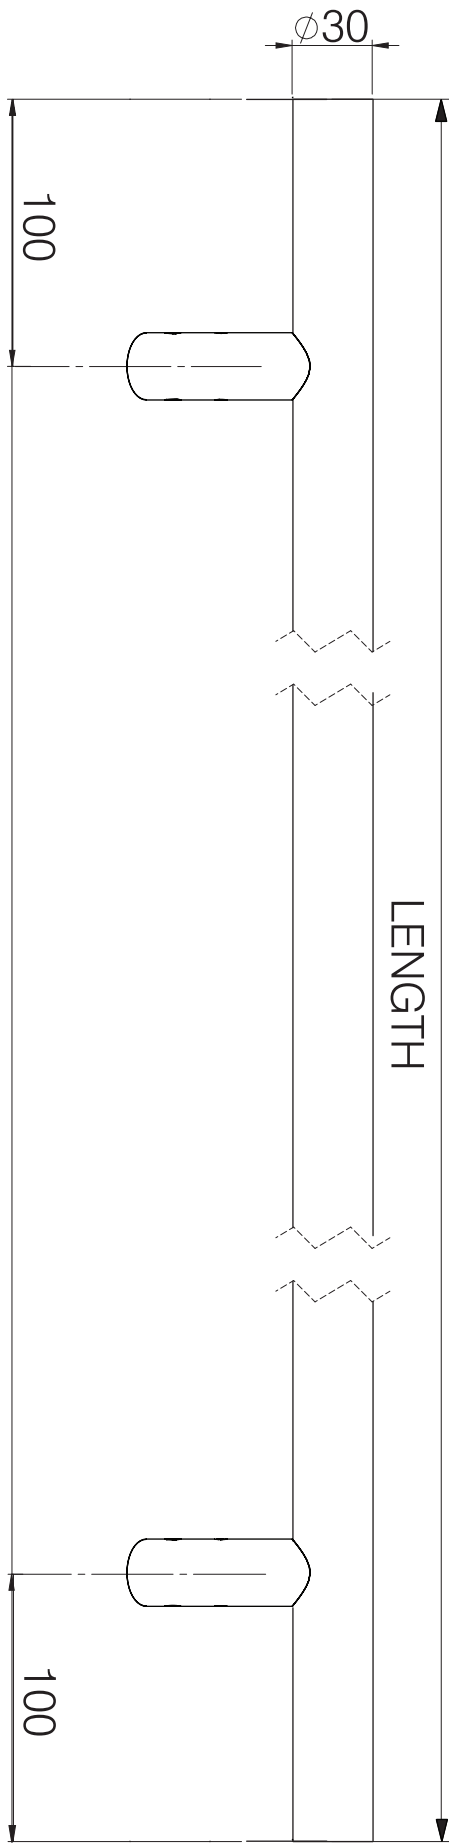

Mila Supa Offset
Stainless Steel
Pull Bar Door Handle

2 Fixing setup