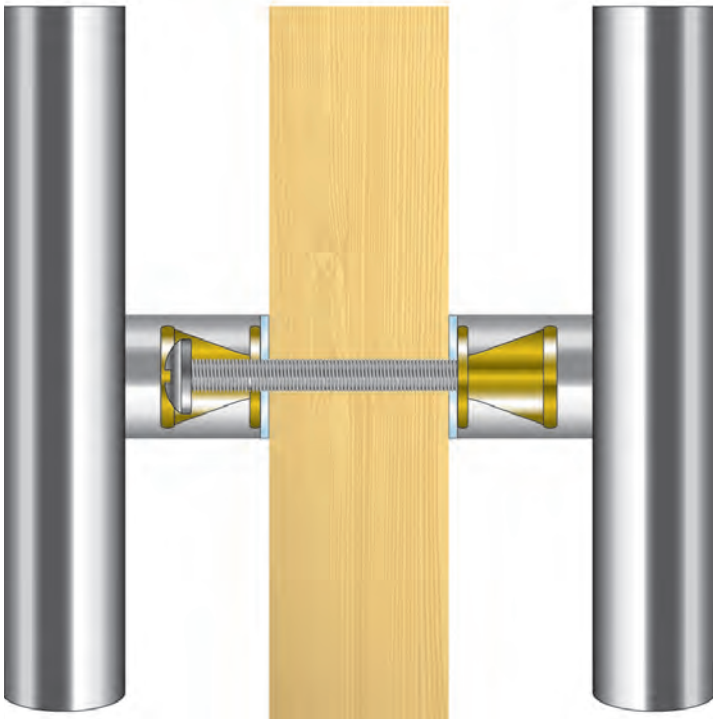

Mila Supa Fixing Kits for Pull Door Handles

Key features:

- The fixing kits for the Supa™ stainless steel door pull handle range come in pairs
- Choose from back-to-back, through or concealed.

How many fixing kits do you need?

- 400mm - 1200mm pull bars have 2 fixing points (so you'll need one fixing kit)
- 1400mm - 1800mm pull bars have 3 fixing points (so you'll need two fixing kits)
- Offset back-to-back fixing kit suits door thicknesses of 44-56mm
- Inline back-to-back fixing kit suits door thicknesses of 64-76mm

Through Fix

Offset Pull Handle Back-to-Back Fix

Concealed Fix

Inline Pull Handle Back-to-Back Fix

CODE	FIXING KIT TYPE	BOX QTY
MPH573302	Through Fix	100
MPH573315	Offset Pull Handle Back-to-Back Fix (Composite)	100
MPH573320	Concealed Fix	200
MPH573316	Inline Pull Handle Back-to-Back Fix (Composite)	100