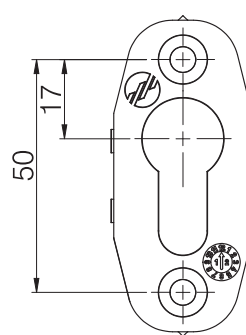

Mila Supa Stainless Steel Escutcheon

Key features:

- Durable cast 304 grade stainless-steel design delivers extreme strength and longevity
- Suitable for use with all euro cylinders
- Simple to fit and secured by two fixing holes – no pre-drilling required
- Suitable for PVCu, timber, composite, and aluminium doors
- A comprehensive range of Supa™ stainless steel escutcheons available to suit every door. Choose from SupaSecure™, SupaSecure™ Pull, Supa™ Standard or Supa™ Standard Pull.

Guarantees & accreditations:

- 25-year surface finish guarantee
- 25-year operation guarantee
- Corrosion resistant to BSEN 1670 Grade 5, 1000 hours salt spray
- Extreme weather tightness - tested to BS6375-1

CODE	COLOUR	BOX QTY
ESC53001	Brushed Stainless Steel	10