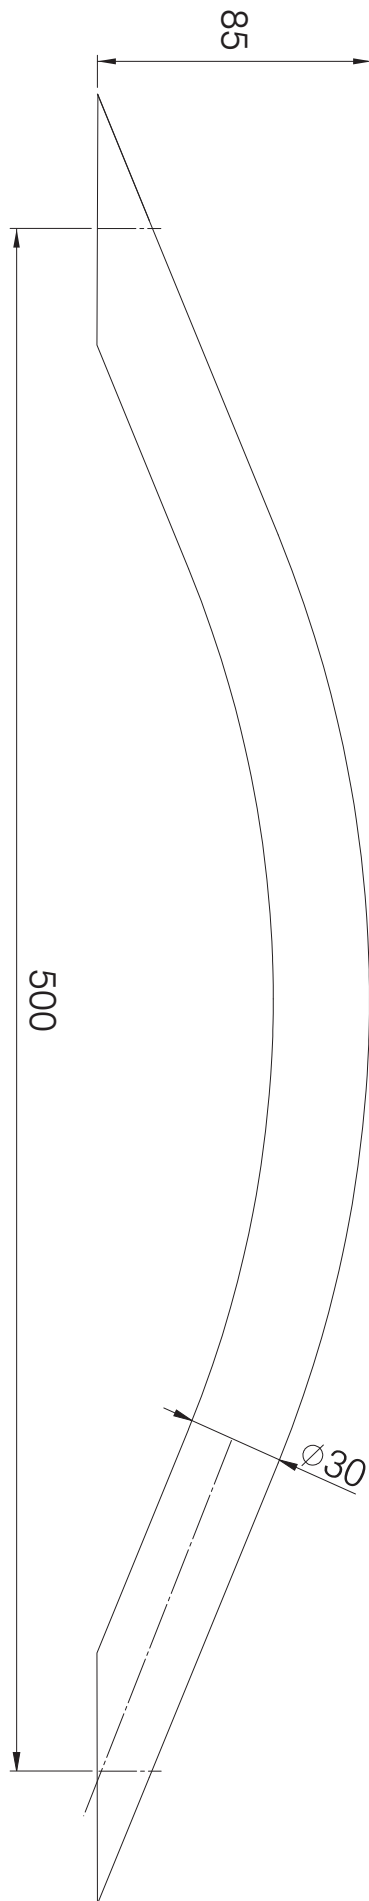

Mila Supa Bow-shaped
Brushed Stainless Steel
Pull Bar Door Handle