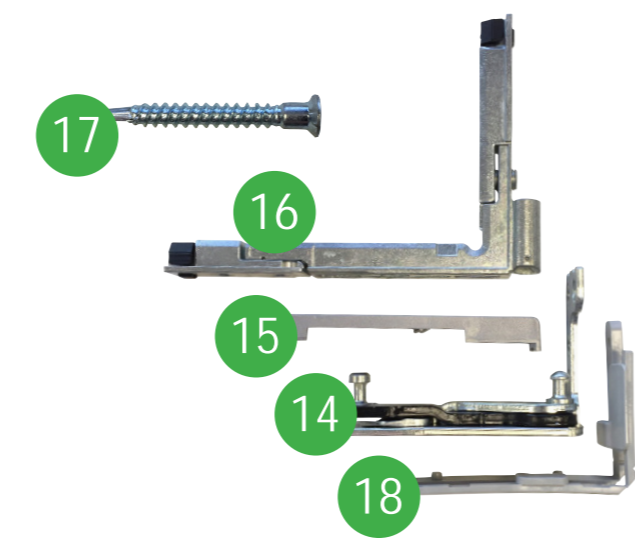

Have you tried our online **ORDER KIT** tool?
It's quick and easy to use.
Simply enter your window details on www.windowware.co.uk to generate a kit in seconds!

Maximum sash weight 130kg
Minimum/maximum sash rebate width: 370-1630mm
Minimum/maximum sash rebate height: 470-2250mm

TOOLS
Torx T20 Key
MAC40680

Allen Key 4mm
MAC41017

Cam Adjustable
Spanner
MAC20947

Need a hinge jig?
Contact our sales team
for details.