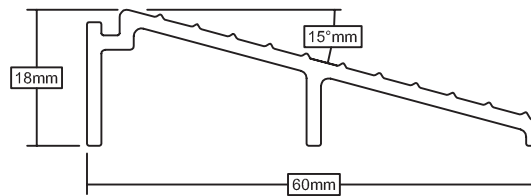

Stormguard own the copyright in this drawing which must not be reproduced or utilised other than for the purpose intended by them without prior approval.

SF09-003

DIMENSIONS IN :- mm

SCALE :- 1:1

PRODUCT NAME

PROLINE QUADRANT RAMP

Stormguard own the copyright in this drawing which must not be reproduced or utilised other than for the purpose intended by them without prior approval.

SF09-003

DIMENSIONS IN :- mm

SCALE :- 1:1

PRODUCT NAME

ECO/AM5EX RAMP