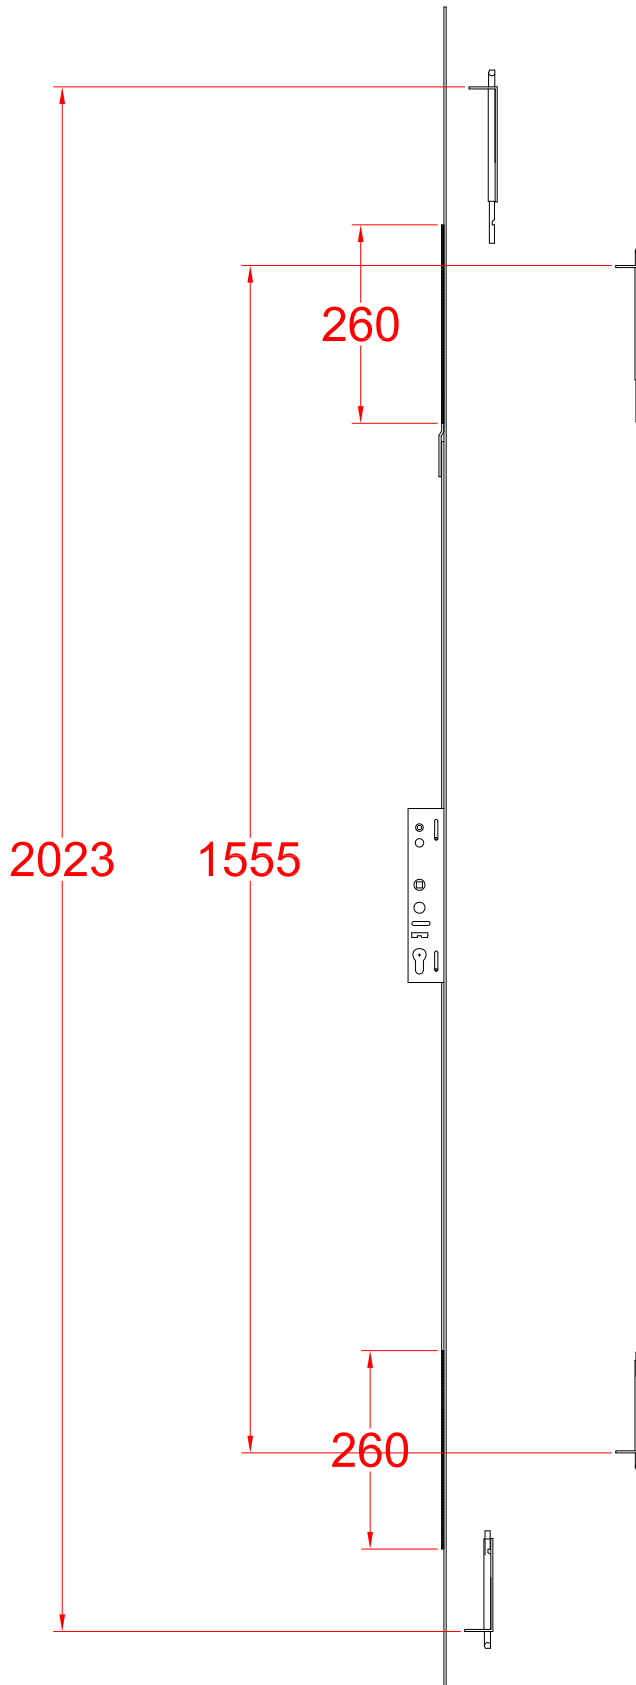

PAD30200SS - Slave Lock Kit Containing 1 X PAD30100SS and 1 X PAD90088S Shoot Bolt Set.

92 Centre(s)
 35mm Backset
 Faceplate Width: 16mm
 Operation: Lever/lever

Additional Information:

**CAD Drawing Please
 Do Not Update
 Manually**

Telford Way, Cross Park,
 Bedford, Bedfordshire
 MK42 0PQ

Drawn By:	RV
Date Drawn:	05/09/14
Dimension(s):	MM
Finish:	
Material:	

Description:
**PAD30200SS Slave Lock & Shoot Bolt
 Kit.**

DWG No.	Issue No.
PRC0001095	1
Page 1 Of 1	Scale 1:1