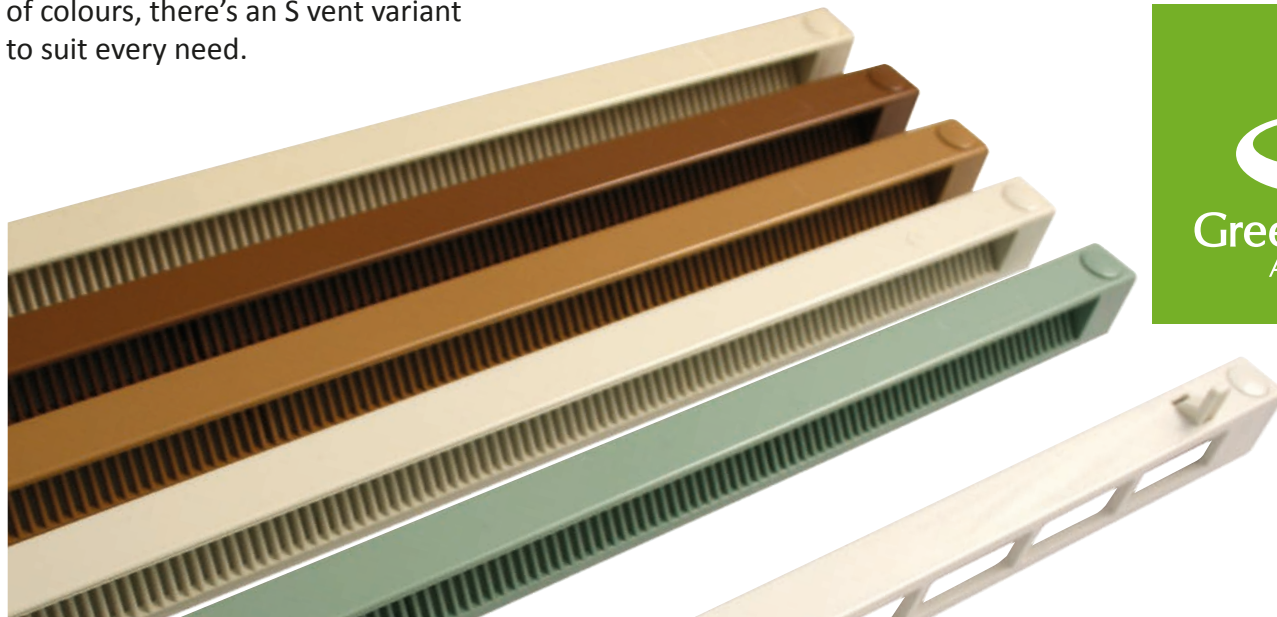

# Greenwood S Vent Slotvents

The Greenwood S Vent is a discreet through-frame Slotvent that provides background ventilation in line with the requirements of the current Building Regulations ADF 2010. These slot vents are widely specified in social sector window replacement programmes to provide effective ventilation, while reducing mould and condensation. With a choice of 3 sizes, 3 control options and a wide range of colours, there's an S vent variant to suit every need.

## Features and benefits:

- Available in 3 sizes - dimensions in mms (l x h x d): **3000S** (305x22x23), **4000S** (400x22x23) & **6000S** (550x22x23)
- Offers up to 4200mm<sup>2</sup> equivalent area
- Front, bottom or pull cord operation
- Widely specified within the social sector
- Optional sleeve available to help improve window integrity
- Provides background ventilation in line with current Building Regulations ADF 2010