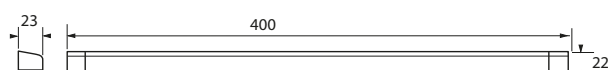

Greenwood S Vent Slotvents

Ordering Details

FINISH (INNER/OUTER) SF	305mm 3000S	400mm 4000S	550mm 6000S	BOX QTY.
White / White	VEN10001	VEN40003	VEN40004	50
Bright White / Brilliant White	VEN10001B	VEN40003B	-	50
White / Black Brown	VEN37019	VEN47019	-	50
White / Brown	-	VEN49013	-	50
White / Cream	VEN37013	VEN47013	-	50
White / Chartwell Green	-	VEN47017	-	50
White / Anthracite Grey	VEN10011	VEN47016	-	50
White / Silver Grey	VEN37018	VEN47018	-	50
White / Slate Grey	VEN37015	VEN47015	-	50
White / Light Ivory	VEN37014	VEN47014	-	50
White / Irish Oak	-	VEN47012	-	50
Brown / Brown	VEN10091	VEN49003	VEN49004	50
Anthracite Grey / Anthracite Grey	-	VEN46000	-	50
Silver Grey / Silver Grey	-	VEN47008	-	50
Ivory / Ivory	-	VEN47004	-	50
Oak / Oak	VEN10081	VEN48003	-	50
S with Pullcord				
White / White	VEN3000SPC	VEN4000SPC	-	50
SB				
White / White	VEN20001	VEN40001	-	50
White / Black	VEN25015	VEN48015	-	50
White / Brown	VEN29011	VEN49011	-	50
White / Oak	VEN28011	VEN48011	-	50
Black / Black	VEN25005	VEN45001	-	50
Brown / Brown	VEN29001	VEN49001	-	50
Oak / Oak	-	VEN48001	-	50

**WINDOW
WARE**

We've got it

Greenwood
AIRVAC

Performance

Window vent	BS EN 1026: 2000 Air Permeability		BS EN 1027: 2000 Watertightness		BS EN ISO 717-1: 1997 Airborne Sound Insulation (dB)
	@ 50Pa (m3/hr)	@ 50Pa (l/s)	Pressure at no leakage (Pa)	Classification	Dn,e,w (dB) Open
3000S	1	0.27	500	E4	35
4000S	4	1.11	500	E4	33
6000S	10	27	600	E4	32

Sizes & Air Flow

VENT SIZE (mm)	AIR FLOW (mm²)		SLOT SIZE (LENGTH-GAP-LENGTH)(mm)	
	INTERNAL	EXTERNAL	INTERNAL	EXTERNAL
305	1800	2500	243	265
400	2700	3200	163-15.5-163	157-10-175
550	3400	4200	243-15.5-243	250-10-250

3000S

4000S

6000S