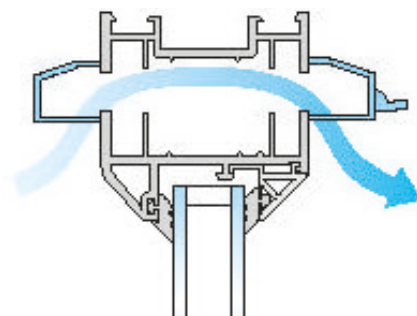

Greenwood S Vent Slotvents

Ordering Details

FINISH (INNER/OUTER) SF	305mm 3000S	400mm 4000S	550mm 6000S	BOX QTY.
White / White	VEN10001	VEN40003	VEN40004	50
Bright White / Brilliant White	VEN10001B	VEN40003B	-	50
White / Black Brown	VEN37019	VEN47019	-	50
White / Brown	-	VEN49013	-	50
White / Cream	VEN37013	VEN47013	-	50
White / Chartwell Green	-	VEN47017	-	50
White / Anthracite Grey	VEN10011	VEN47016	-	50
White / Silver Grey	VEN37018	VEN47018	-	50
White / Slate Grey	VEN37015	VEN47015	-	50
White / Light Ivory	VEN37014	VEN47014	-	50
White / Irish Oak	-	VEN47012	-	50
Brown / Brown	VEN10091	VEN49003	VEN49004	50
Anthracite Grey / Anthracite Grey	-	VEN46000	-	50
Silver Grey / Silver Grey	-	VEN47008	-	50
Ivory / Ivory	-	VEN47004	-	50
Oak / Oak	VEN10081	VEN48003	-	50
S with Pullcord				
White / White	VEN3000SPC	VEN4000SPC	-	50
SB				
White / White	VEN20001	VEN40001	-	50
White / Black	VEN25015	VEN48015	-	50
White / Brown	VEN29011	VEN49011	-	50
White / Oak	VEN28011	VEN48011	-	50
Black / Black	VEN25005	VEN45001	-	50
Brown / Brown	VEN29001	VEN49001	-	50
Oak / Oak	-	VEN48001	-	50

**WINDOW
WARE**

We've got it

Greenwood
AIRVAC

Performance

Window vent	BS EN 1026: 2000 Air Permeability		BS EN 1027: 2000 Watertightness		BS EN ISO 717-1: 1997 Airborne Sound Insulation (dB)
	@ 50Pa (m3/hr)	@ 50Pa (l/s)	Pressure at no leakage (Pa)	Classification	Dn,e,w (dB) Open
3000S	1	0.27	500	E4	35
4000S	4	1.11	500	E4	33
6000S	10	27	600	E4	32

Sizes & Air Flow

VENT SIZE (mm)	AIR FLOW (mm²)		SLOT SIZE (LENGTH-GAP-LENGTH)(mm)	
	INTERNAL	EXTERNAL	INTERNAL	EXTERNAL
305	1800	2500	243	265
400	2700	3200	163-15.5-163	157-10-175
550	3400	4200	243-15.5-243	250-10-250

3000S

4000S

6000S