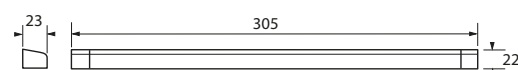

Sizes & Air Flow

VENT SIZE (mm)	AIR FLOW (mm²)		SLOT SIZE (LENGTH-GAP-LENGTH)(mm)	
	INTERNAL	EXTERNAL	INTERNAL	EXTERNAL
305	1800	2500	243	265
400	2700	3200	163-15.5-163	157-10-175
550	3400	4200	243-15.5-243	250-10-250

3000S