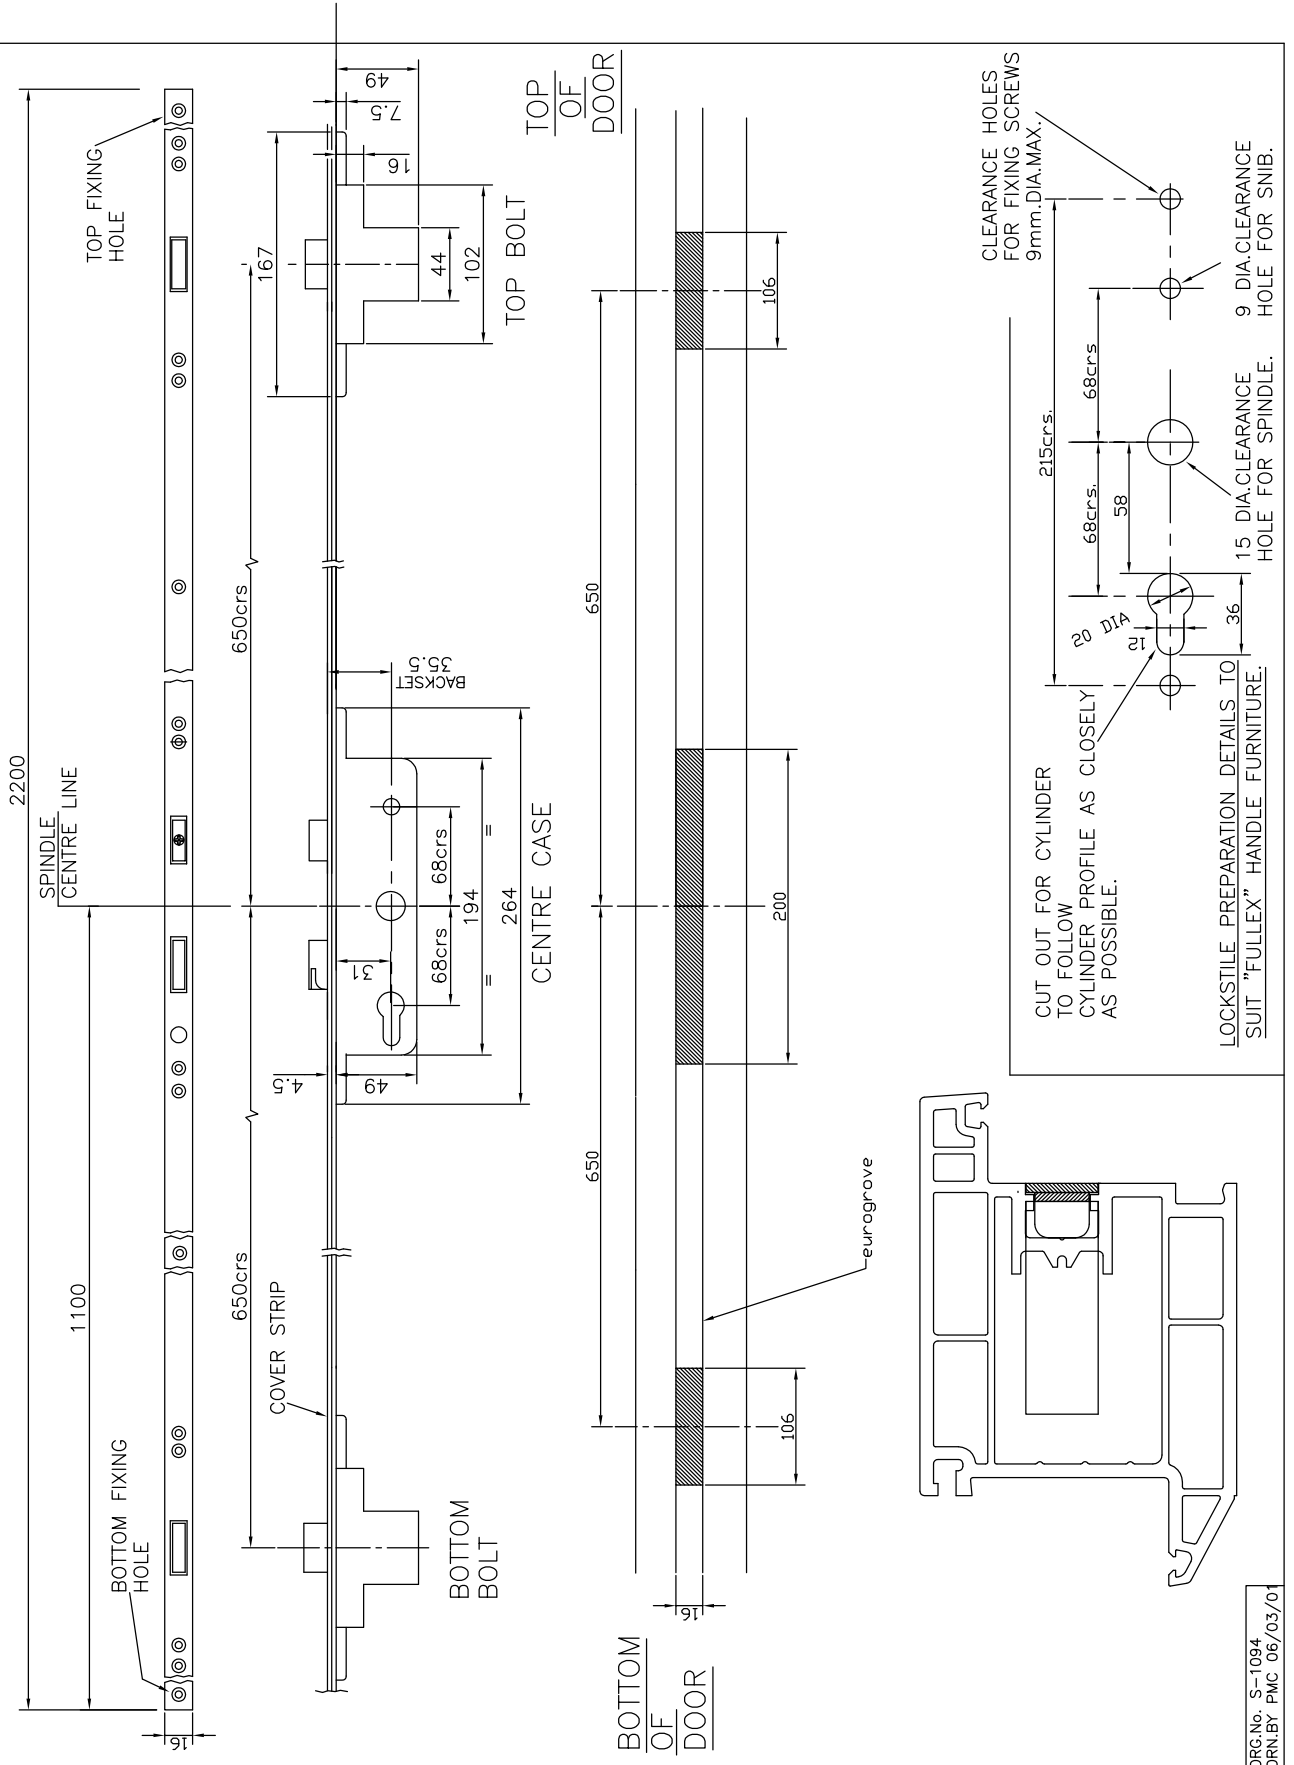

**fullex** locks limited DETAILS OF FULLEX SL160017 LOCK 650-650 (NO HOOK) 35.5 BACKSET.  
 ONE PIECE CONN. ROD. MOUNTED ON A 16 WIDE (SQ. ENDS) COVER STRIP.

DRG.No. S-1094  
 DRN.BY. PMC 06/03/01

Part Code | FUL160017  
 Description | Fullex SL16 - 68 Centres, 35mm Backset, 3 Deadbolt, Nightlatch