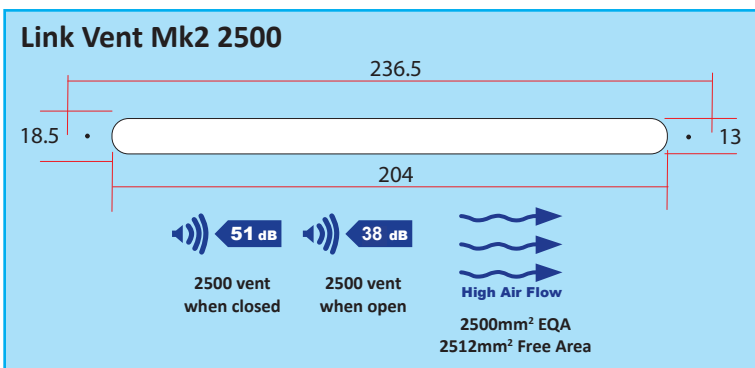

Routing prep, dB rating and air flow

Airbourne sound insulation to BS EN ISO 10140-1:2016 Annex E and BS EN ISO 10140-2:2010 and single number calculated in accordance with BS:ENISO717-1:2013