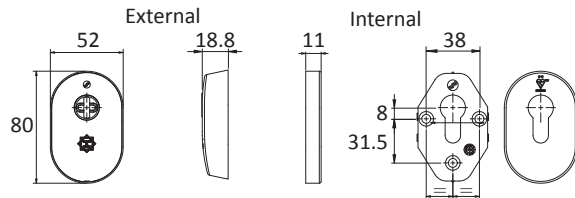

TECHNICAL DRAWINGS

Secure Escutcheon