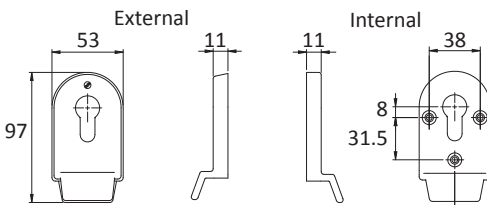

Standard Pull Escutcheon