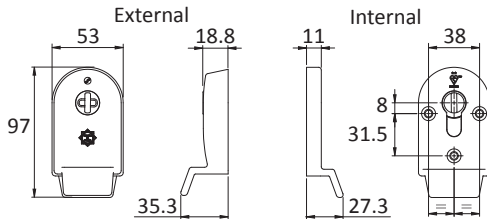

Secure Pull Escutcheon