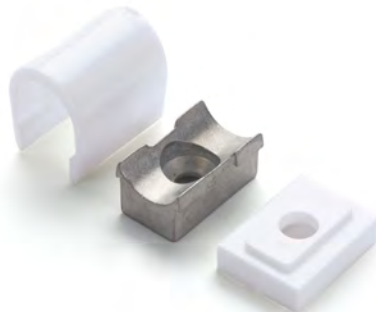

Accessories

Manual Window Controls

WINDOW CONTROL CABLE

This dry-lubricated helical cable runs inside the conduit to drive the window opener from the winder operator handle. Available in 1-metre lengths.

Description	Size	Part Code	Box Qty
Inner Cable	1m	THL41000	50m

3-PIECE CONDUIT SADDLE BRACKET

Part of the Highline manual window controls range. This neat, 3-piece saddle bracket can be fitted to non-masonry surfaces such as window frames to hold the conduit for winding gear firmly in position. This helps to create a professional, tidy finish. Available in white, grey and black.

Colour	Part Code	Box Qty
White RAL9010	THL80000	100
Grey RAL9006	THL80001	100
Black RAL9005	THL80005	1

PLASTIC CONDUIT SADDLE BRACKET

Part of the Highline manual window controls range. This moulded plastic saddle bracket is quick and easy to fit straight to the window frame to secure the conduit for winding gear in place. Available in white, grey and black.