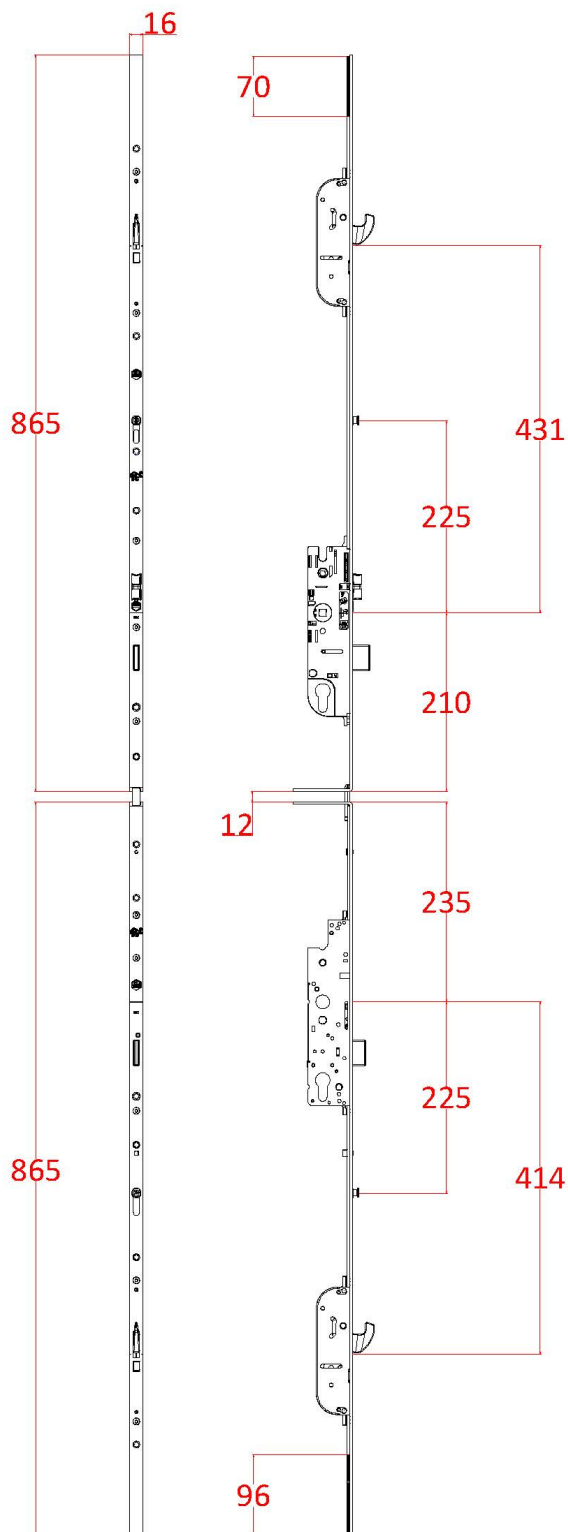

## Centre gearbox key dimensions

- Part number:** MSD104706
- Description:** MACO C-TS stable door 2 hook, 2 mushroom
- Box quantity:** 5 Locks
- Centres:** 92mm PZ
- Backset:** 35mm
- Faceplate:** 16mm wide square end
- Extendable:** Yes - serrated teeth top and bottom
- Split spindle:** No
- Pin length:** 21mm Short pin

All dimensions in mm

## Centre gearbox key dimensions

- Part number:** MSD104711
- Description:** MACO C-TS stable door 2 hook, 2 mushroom
- Box quantity:** 5 Locks
- Centres:** 92mm PZ
- Backset:** 35mm
- Faceplate:** 16mm wide square end
- Extendable:** Yes - serrated teeth top and bottom
- Split spindle:** No
- Pin length:** 61mm Long pin