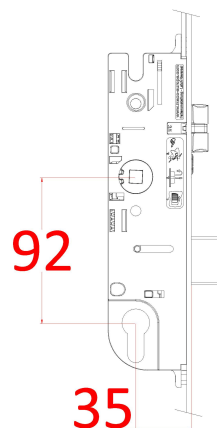

## Centre gearbox key dimensions

- Part number:** MSD104706
- Description:** MACO C-TS stable door 2 hook, 2 mushroom
- Box quantity:** 5 Locks
- Centres:** 92mm PZ
- Backset:** 35mm
- Faceplate:** 16mm wide square end
- Extendable:** Yes - serrated teeth top and bottom
- Split spindle:** No
- Pin length:** 21mm Short pin

All dimensions in mm

## Centre gearbox key dimensions

- Part number:** MSD104711
- Description:** MACO C-TS stable door 2 hook, 2 mushroom
- Box quantity:** 5 Locks
- Centres:** 92mm PZ
- Backset:** 35mm
- Faceplate:** 16mm wide square end
- Extendable:** Yes - serrated teeth top and bottom
- Split spindle:** No
- Pin length:** 61mm Long pin