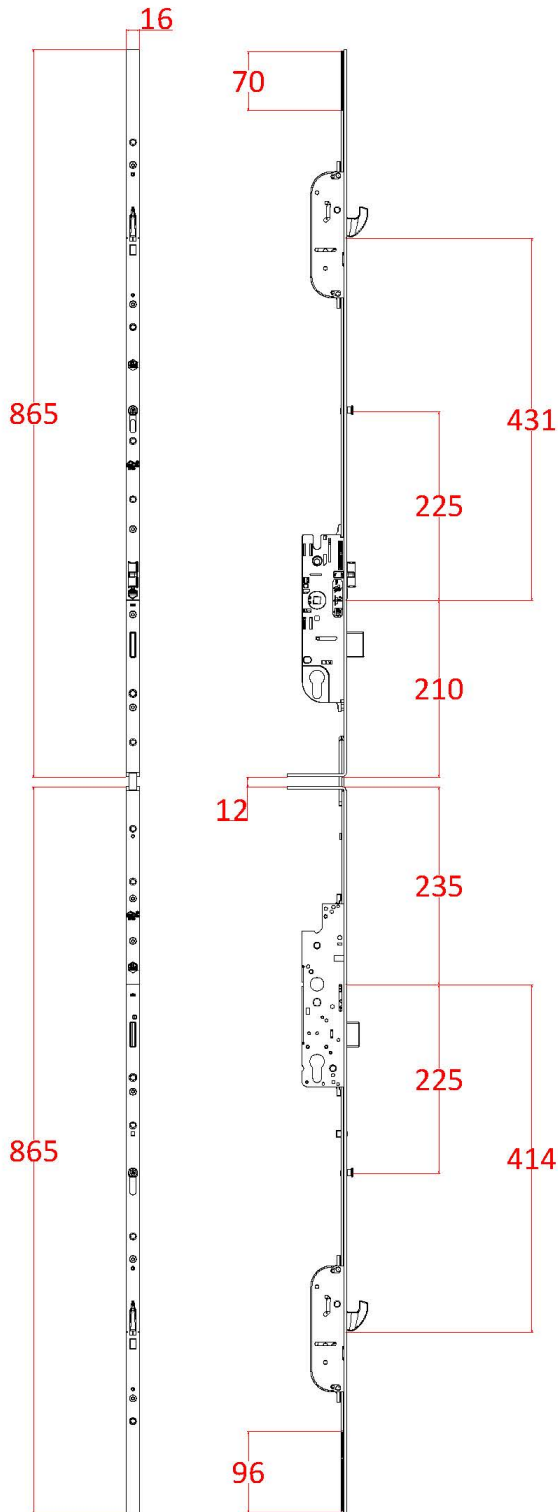

## Centre gearbox key dimensions

- Part number:** MSD104706
- Description:** MACO C-TS stable door 2 hook, 2 mushroom
- Box quantity:** 5 Locks
- Centres:** 92mm PZ
- Backset:** 35mm
- Faceplate:** 16mm wide square end
- Extendable:** Yes - serrated teeth top and bottom
- Split spindle:** No
- Pin length:** 21mm Short pin

All dimensions in mm

## Centre gearbox key dimensions

- Part number:** MSD104711
- Description:** MACO C-TS stable door 2 hook, 2 mushroom
- Box quantity:** 5 Locks
- Centres:** 92mm PZ
- Backset:** 35mm
- Faceplate:** 16mm wide square end
- Extendable:** Yes - serrated teeth top and bottom
- Split spindle:** No
- Pin length:** 61mm Long pin