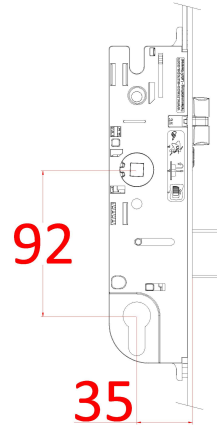

## Centre gearbox key dimensions

- Part number:** MSD104706
- Description:** MACO C-TS stable door 2 hook, 2 mushroom
- Box quantity:** 5 Locks
- Centres:** 92mm PZ
- Backset:** 35mm
- Faceplate:** 16mm wide square end
- Extendable:** Yes - serrated teeth top and bottom
- Split spindle:** No
- Pin length:** 21mm Short pin

All dimensions in mm

## Centre gearbox key dimensions

- Part number:** MSD104711
- Description:** MACO C-TS stable door 2 hook, 2 mushroom
- Box quantity:** 5 Locks
- Centres:** 92mm PZ
- Backset:** 35mm
- Faceplate:** 16mm wide square end
- Extendable:** Yes - serrated teeth top and bottom
- Split spindle:** No
- Pin length:** 61mm Long pin