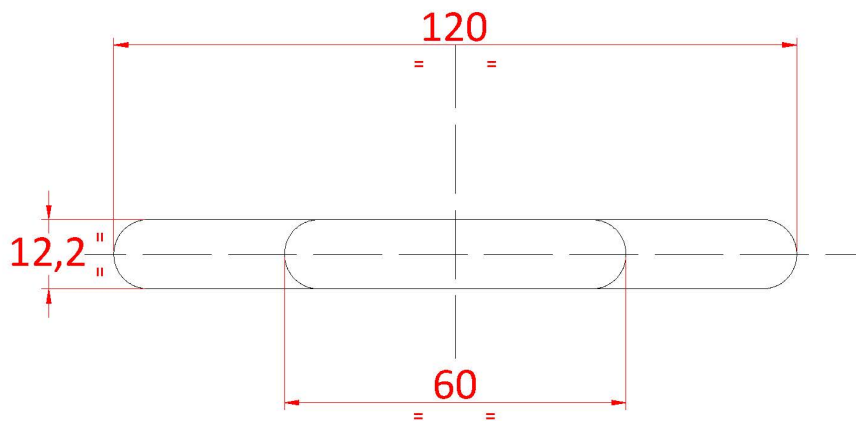

Yale Encloser gearbox routing prep

**WINDOW
WARE**

We've got it

Part number: YEN*****

Description: Yale Encloser twin cam

Boxed quantity: 10

Sash preparation

Handle hole drilling