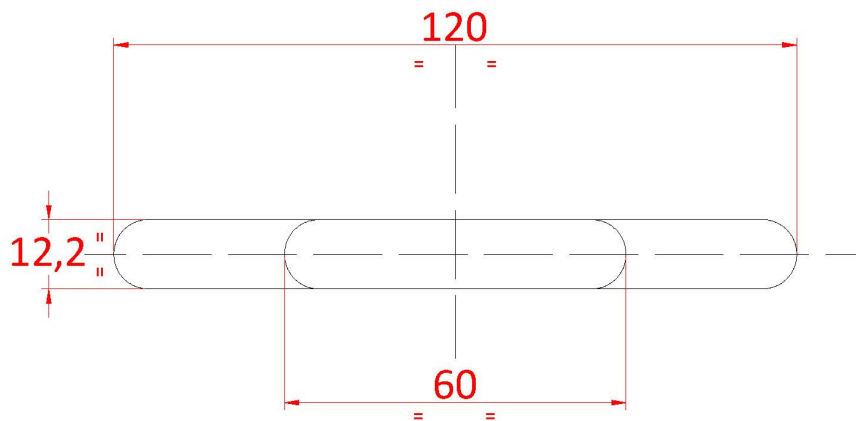

Yale Encloser gearbox routing prep

**WINDOW
WARE**
We've got it

Part number: YEN*****

Description: Yale Encloser twin cam

Boxed quantity: 10

Sash preparation

Handle hole drilling