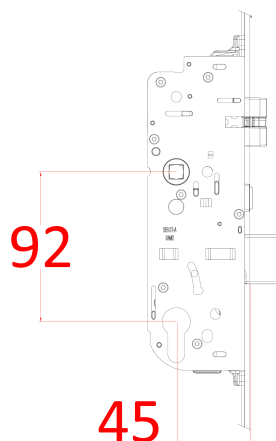

MACO A-TS door lock - MAC245052

Centre gearbox key dimensions

- Part number:** MAC245052
- Description:** MACO A-TS 2 hook slam lock
- Box quantity:** 5 Locks
- Centres:** 92mm PZ
- Backset:** 45mm
- Faceplate:** 20mm wide radius end
- Extendable:** No
- Split spindle:** No