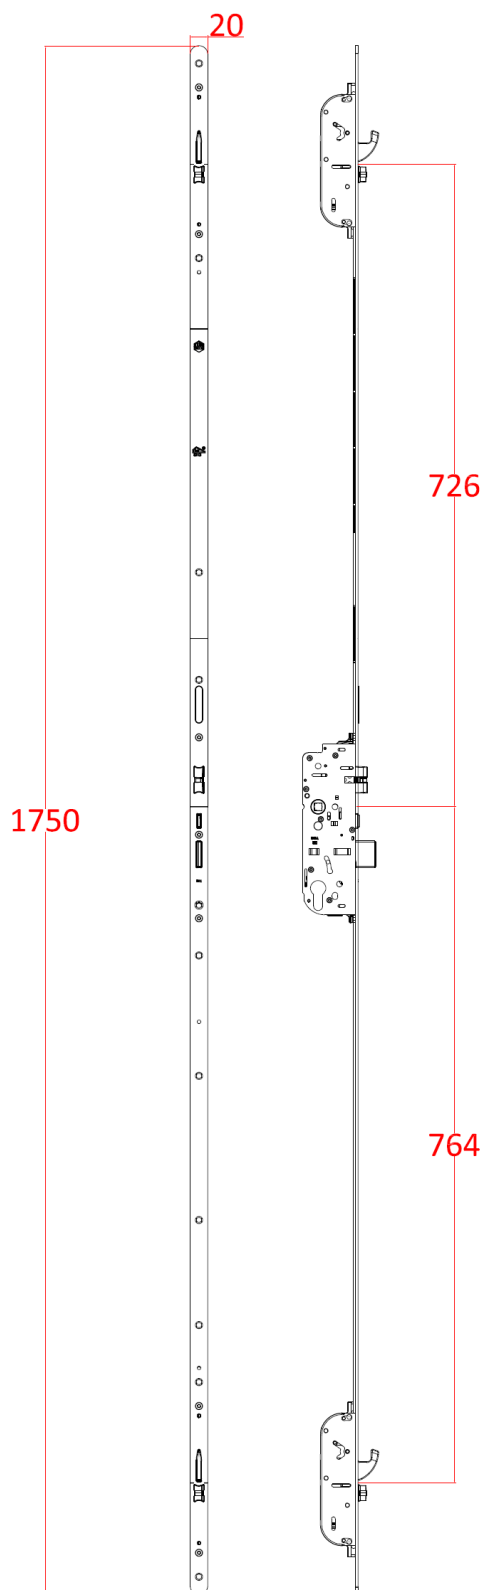

MACO A-TS door lock - MAC245052

Centre gearbox key dimensions

- Part number:** MAC245052
- Description:** MACO A-TS 2 hook slam lock
- Box quantity:** 5 Locks
- Centres:** 92mm PZ
- Backset:** 45mm
- Faceplate:** 20mm wide radius end
- Extendable:** No
- Split spindle:** No