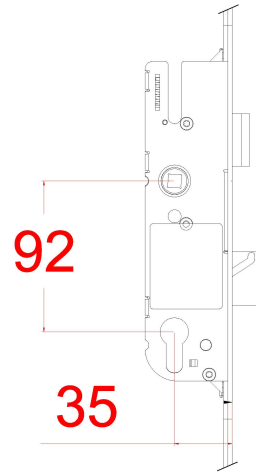

door lock - 3221

Centre gearbox key dimensions

- Part number:** FER32218
- Description:** GU Europa 3 deadbolt lock
- Box quantity:** 5 Locks
- Centres:** 92mm PZ
- Backset:** 35mm
- Faceplate:** 16mm wide square end
- Extendable:** No
- Split spindle:** No