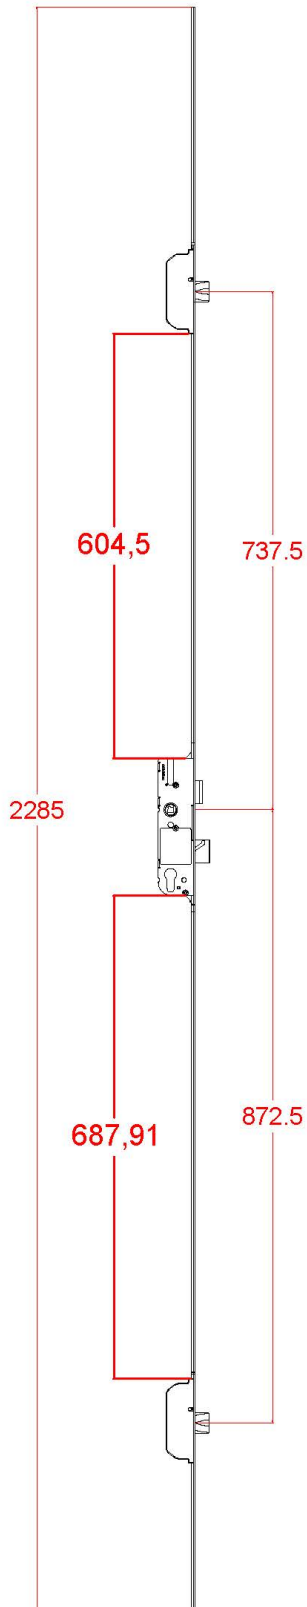

door lock - 3221

Centre gearbox key dimensions

- Part number:** FER32218
- Description:** GU Europa 3 deadbolt lock
- Box quantity:** 5 Locks
- Centres:** 92mm PZ
- Backset:** 35mm
- Faceplate:** 16mm wide square end
- Extendable:** No
- Split spindle:** No