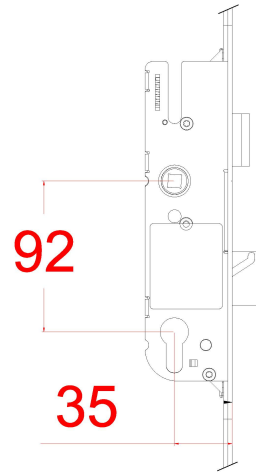

Centre gearbox key dimensions

- Part number:** FER32771
- Description:** GU Europa 2 roller 2 mushroom
- Box quantity:** 5 Locks
- Centres:** 92mm PZ
- Backset:** 28mm
- Faceplate:** 16mm wide square end
- Extendable:** Yes - serrated teeth top and bottom
- Split spindle:** No

Centre gearbox key dimensions

- Part number:** FER32770
- Description:** GU Europa 2 roller 2 mushroom lock
- Box quantity:** 5 Locks
- Centres:** 92mm PZ
- Backset:** 35mm
- Faceplate:** 16mm wide square end
- Extendable:** Yes - serrated teeth top and bottom
- Split spindle:** No