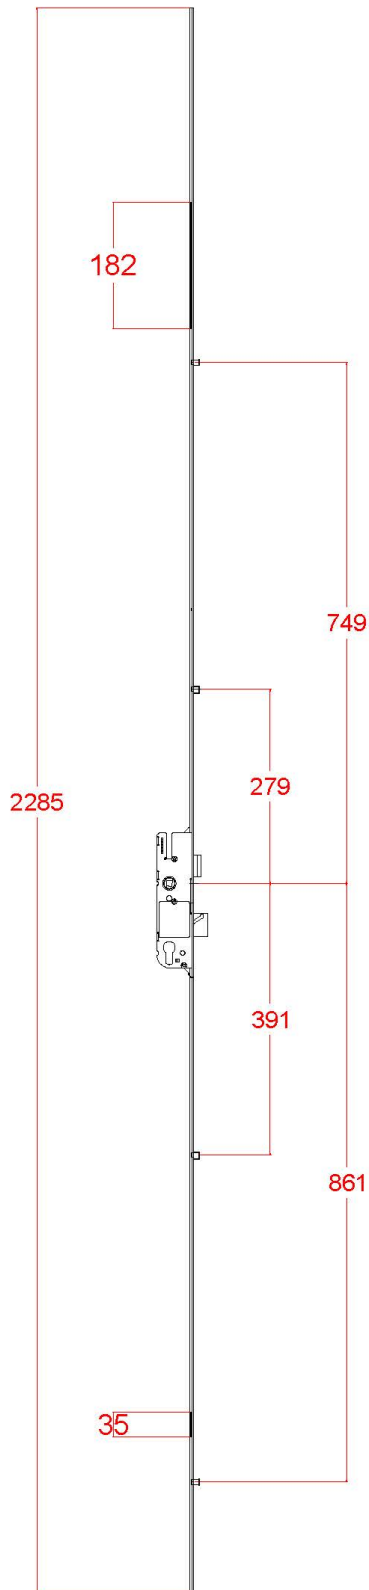

Centre gearbox key dimensions

- Part number:** FER32771
- Description:** GU Europa 2 roller 2 mushroom
- Box quantity:** 5 Locks
- Centres:** 92mm PZ
- Backset:** 28mm
- Faceplate:** 16mm wide square end
- Extendable:** Yes - serrated teeth top and bottom
- Split spindle:** No

Centre gearbox key dimensions

- Part number:** FER32770
- Description:** GU Europa 2 roller 2 mushroom lock
- Box quantity:** 5 Locks
- Centres:** 92mm PZ
- Backset:** 35mm
- Faceplate:** 16mm wide square end
- Extendable:** Yes - serrated teeth top and bottom
- Split spindle:** No