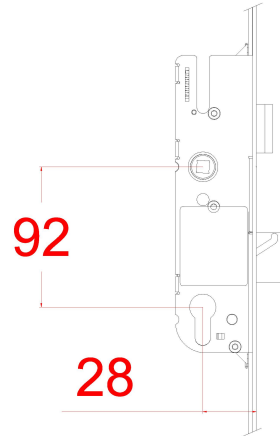

Centre gearbox key dimensions

- Part number:** FER32771
- Description:** GU Europa 2 roller 2 mushroom
- Box quantity:** 5 Locks
- Centres:** 92mm PZ
- Backset:** 28mm
- Faceplate:** 16mm wide square end
- Extendable:** Yes - serrated teeth top and bottom
- Split spindle:** No

Centre gearbox key dimensions

- Part number:** FER32770
- Description:** GU Europa 2 roller 2 mushroom lock
- Box quantity:** 5 Locks
- Centres:** 92mm PZ
- Backset:** 35mm
- Faceplate:** 16mm wide square end
- Extendable:** Yes - serrated teeth top and bottom
- Split spindle:** No