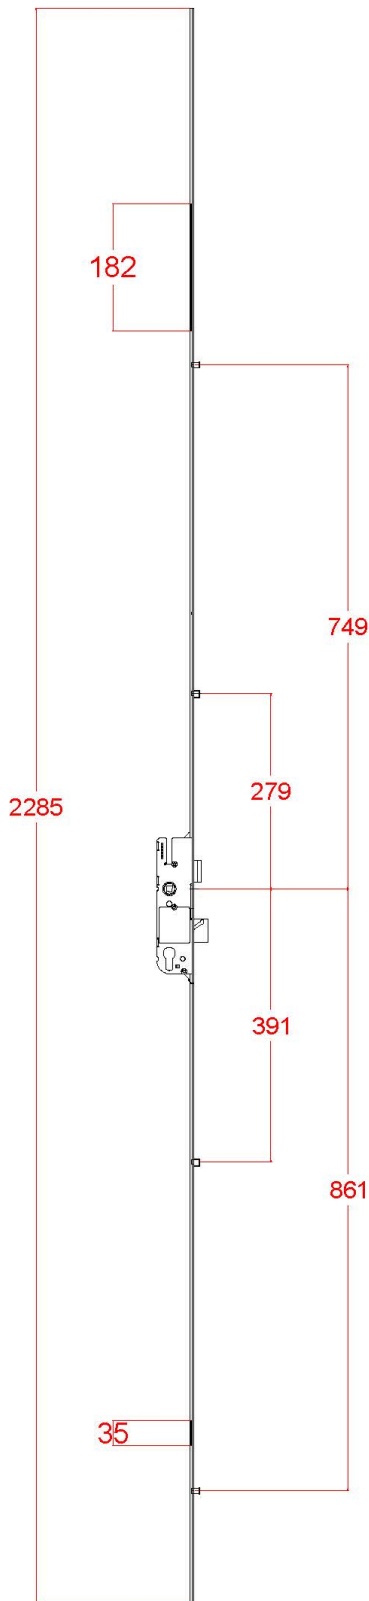

Centre gearbox key dimensions

- Part number:** FER32771
- Description:** GU Europa 2 roller 2 mushroom
- Box quantity:** 5 Locks
- Centres:** 92mm PZ
- Backset:** 28mm
- Faceplate:** 16mm wide square end
- Extendable:** Yes - serrated teeth top and bottom
- Split spindle:** No

Centre gearbox key dimensions

- Part number:** FER32770
- Description:** GU Europa 2 roller 2 mushroom lock
- Box quantity:** 5 Locks
- Centres:** 92mm PZ
- Backset:** 35mm
- Faceplate:** 16mm wide square end
- Extendable:** Yes - serrated teeth top and bottom
- Split spindle:** No