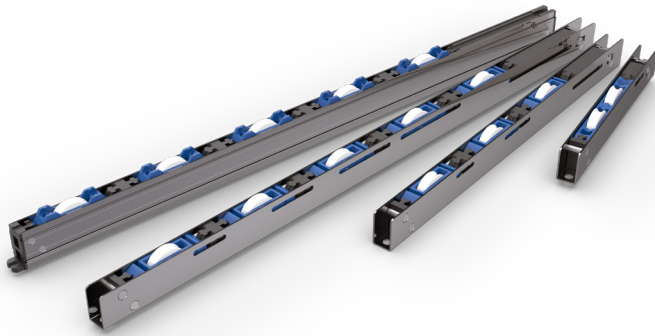


Premium Sliding Solutions

GLIDE

HARDWARE

Premium Sliding Solutions

More and more, architects and homeowners want large-scale sliding doors that offer uninterrupted panoramic views and greater thermal efficiency. Glide Hardware has been designed and manufactured to meet this upsized trend, delivering the improved durability, greater load bearing and high performance needed to cope with today's bigger and heavier, yet slim-framed patio doors.

Highlights of the range include; a unique self-levelling patio roller that uses a pressure-based mechanism to spread the weight of the door evenly and self-adjust to take heavy sashes, uneven tracks and bowing all in its stride; plus a soft brake device which ensures a safe and controlled closing action every time.

Advanced Patio Door Rollers

The most advanced patio roller system available on the market today will operate smoother, run quieter, last longer and easily support today's bigger, heavier, more narrow-profiled sliding patio doors compared to standard rollers that rely on traditional 'see-saw' mechanisms. That's all down to their unique self-levelling system, which achieves even weight distribution even under large loads, reduces wheel wear, increases durability and can ably tolerate bowed doors and track imperfections for an effortless, trouble-free user experience.

**150kg
MAX
2 ROLLERS**
Triple Wheel
Version

**220kg
MAX
2 ROLLERS**
Five Wheel
Version

PAS 24
✓ PASSED
When used as part
of your PAS 24 setup

Soft Brake Device

When placed at both ends of travel of the sliding sash, this product eliminates the risk of trapped fingers, loud bangs, wall and door damage from excessive force. Upon opening or closing, the soft brake device catches the moving door before it can slam, then assists it quietly and safely to its final resting place for effortless usability and a premium feel.