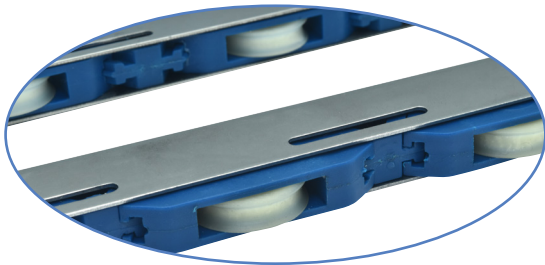


Premium Sliding Solutions

GLIDE

HARDWARE

Premium Sliding Solutions

More and more, architects and homeowners want large-scale sliding doors that offer uninterrupted panoramic views and greater thermal efficiency. Glide Hardware has been designed and manufactured to meet this upsized trend, delivering the improved durability, greater load bearing and high performance needed to cope with today's bigger and heavier, yet slim-framed patio doors.

Highlights of the range include; a unique self-levelling patio roller that uses a pressure-based mechanism to spread the weight of the door evenly and self-adjust to take heavy sashes, uneven tracks and bowing all in its stride; plus a soft brake device which ensures a safe and controlled closing action every time.

Advanced Patio Door Rollers

The most advanced patio roller system available on the market today will operate smoother, run quieter, last longer and easily support today's bigger, heavier, more narrow-profiled sliding patio doors compared to standard rollers that rely on traditional 'see-saw' mechanisms. That's all down to their unique self-levelling system, which achieves even weight distribution even under large loads, reduces wheel wear, increases durability and can ably tolerate bowed doors and track imperfections for an effortless, trouble-free user experience.

**150kg
MAX
2 ROLLERS**
Triple Wheel
Version

**220kg
MAX
2 ROLLERS**
Five Wheel
Version

PAS 24
✓ PASSED
When used as part
of your PAS 24 setup

Soft Brake Device

When placed at both ends of travel of the sliding sash, this product eliminates the risk of trapped fingers, loud bangs, wall and door damage from excessive force. Upon opening or closing, the soft brake device catches the moving door before it can slam, then assists it quietly and safely to its final resting place for effortless usability and a premium feel.