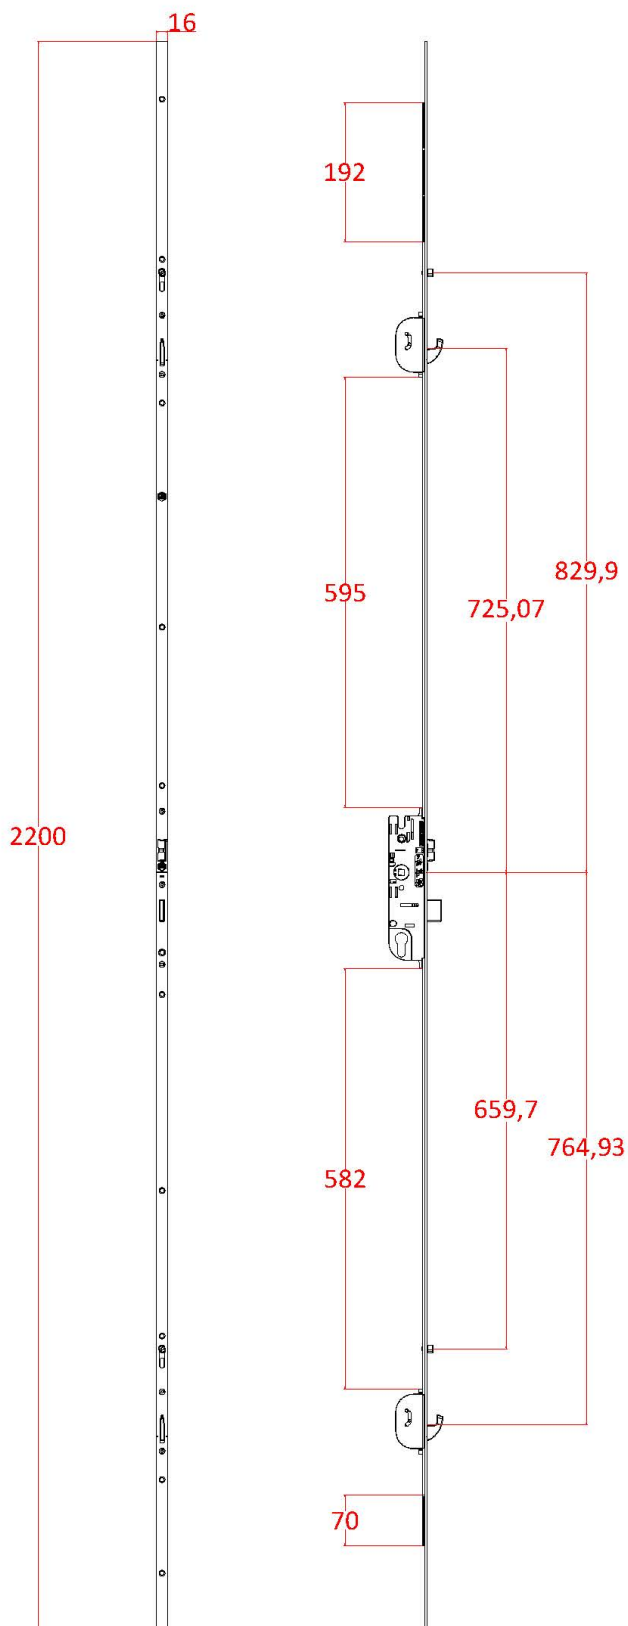

MACO C-TS door lock - MAC242371

Centre gearbox key dimensions

- Part number:** MAC242371
- Description:** MACO C-TS 2 hook, 2 roller lock
- Box quantity:** 5 Locks
- Centres:** 92mm PZ
- Backset:** 35mm
- Faceplate:** 16mm wide square end
- Extendable:** Yes - serrated teeth top and bottom
- Split spindle:** Yes

MACO C-TS door lock - MAC242373

Centre gearbox key dimensions

- Part number:** MAC242373
- Description:** MACO C-TS 2 hook, 2 roller lock
- Box quantity:** 5 Locks
- Centres:** 92mm PZ
- Backset:** 45mm
- Faceplate:** 16mm wide square end
- Extendable:** Yes - serrated teeth top and bottom
- Split spindle:** Yes

MACO C-TS door lock - MAC242411

Centre gearbox key dimensions

- Part number:** MAC242411
- Description:** MACO C-TS 2 hook, 2 roller lock
- Box quantity:** 5 Locks
- Centres:** 92mm PZ
- Backset:** 35mm
- Faceplate:** 16mm wide square end
- Extendable:** Yes - serrated teeth top and bottom
- Split spindle:** No

MACO C-TS door lock - MAC242413

**WINDOW
WARE**

We've got it

Centre gearbox key dimensions

- Part number:** MAC242413
- Description:** MACO C-TS 2 hook, 4 roller lock
- Box quantity:** 5 Locks
- Centres:** 92mm PZ
- Backset:** 45mm
- Faceplate:** 16mm wide square end
- Extendable:** Yes - serrated teeth top and bottom
- Split spindle:** No