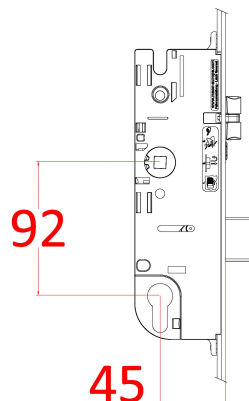

MACO C-TS door lock - MAC242371

Centre gearbox key dimensions

- Part number:** MAC242371
- Description:** MACO C-TS 2 hook, 2 roller lock
- Box quantity:** 5 Locks
- Centres:** 92mm PZ
- Backset:** 35mm
- Faceplate:** 16mm wide square end
- Extendable:** Yes - serrated teeth top and bottom
- Split spindle:** Yes

MACO C-TS door lock - MAC242373

Centre gearbox key dimensions

- Part number:** MAC242373
- Description:** MACO C-TS 2 hook, 2 roller lock
- Box quantity:** 5 Locks
- Centres:** 92mm PZ
- Backset:** 45mm
- Faceplate:** 16mm wide square end
- Extendable:** Yes - serrated teeth top and bottom
- Split spindle:** Yes

MACO C-TS door lock - MAC242411

Centre gearbox key dimensions

- Part number:** MAC242411
- Description:** MACO C-TS 2 hook, 2 roller lock
- Box quantity:** 5 Locks
- Centres:** 92mm PZ
- Backset:** 35mm
- Faceplate:** 16mm wide square end
- Extendable:** Yes - serrated teeth top and bottom
- Split spindle:** No

MACO C-TS door lock - MAC242413

**WINDOW
WARE**

We've got it

Centre gearbox key dimensions

- Part number:** MAC242413
- Description:** MACO C-TS 2 hook, 4 roller lock
- Box quantity:** 5 Locks
- Centres:** 92mm PZ
- Backset:** 45mm
- Faceplate:** 16mm wide square end
- Extendable:** Yes - serrated teeth top and bottom
- Split spindle:** No