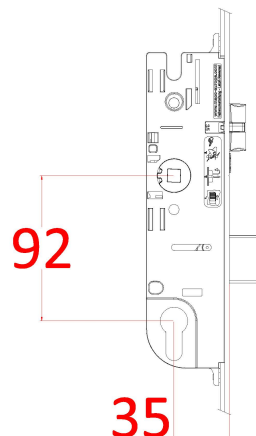

MACO C-TS door lock - MAC242371

Centre gearbox key dimensions

- Part number:** MAC242371
- Description:** MACO C-TS 2 hook, 2 roller lock
- Box quantity:** 5 Locks
- Centres:** 92mm PZ
- Backset:** 35mm
- Faceplate:** 16mm wide square end
- Extendable:** Yes - serrated teeth top and bottom
- Split spindle:** Yes

MACO C-TS door lock - MAC242373

Centre gearbox key dimensions

- Part number:** MAC242373
- Description:** MACO C-TS 2 hook, 2 roller lock
- Box quantity:** 5 Locks
- Centres:** 92mm PZ
- Backset:** 45mm
- Faceplate:** 16mm wide square end
- Extendable:** Yes - serrated teeth top and bottom
- Split spindle:** Yes

MACO C-TS door lock - MAC242411

Centre gearbox key dimensions

- Part number:** MAC242411
- Description:** MACO C-TS 2 hook, 2 roller lock
- Box quantity:** 5 Locks
- Centres:** 92mm PZ
- Backset:** 35mm
- Faceplate:** 16mm wide square end
- Extendable:** Yes - serrated teeth top and bottom
- Split spindle:** No

MACO C-TS door lock - MAC242413

**WINDOW
WARE**

We've got it

Centre gearbox key dimensions

- Part number:** MAC242413
- Description:** MACO C-TS 2 hook, 4 roller lock
- Box quantity:** 5 Locks
- Centres:** 92mm PZ
- Backset:** 45mm
- Faceplate:** 16mm wide square end
- Extendable:** Yes - serrated teeth top and bottom
- Split spindle:** No