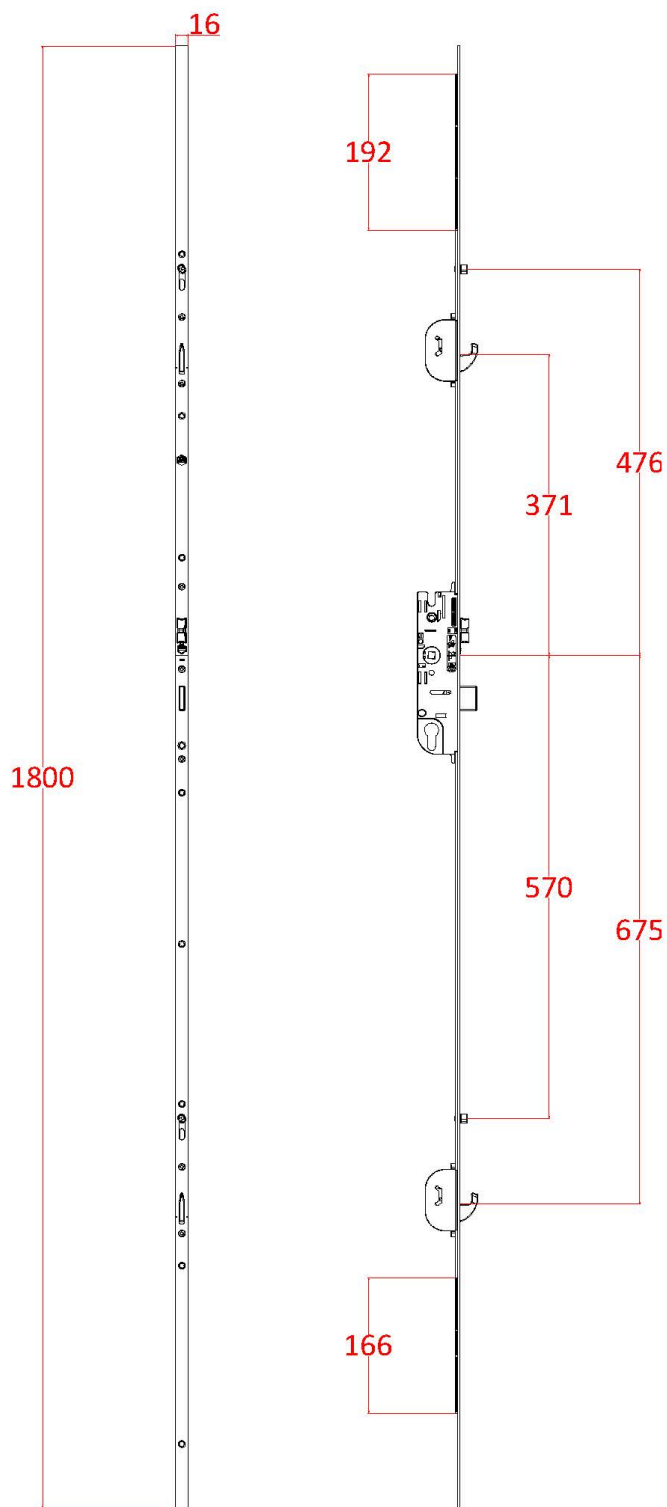

MACO C-TS door lock - MAC242371

Centre gearbox key dimensions

- Part number:** MAC242371
- Description:** MACO C-TS 2 hook, 2 roller lock
- Box quantity:** 5 Locks
- Centres:** 92mm PZ
- Backset:** 35mm
- Faceplate:** 16mm wide square end
- Extendable:** Yes - serrated teeth top and bottom
- Split spindle:** Yes

MACO C-TS door lock - MAC242373

Centre gearbox key dimensions

- Part number:** MAC242373
- Description:** MACO C-TS 2 hook, 2 roller lock
- Box quantity:** 5 Locks
- Centres:** 92mm PZ
- Backset:** 45mm
- Faceplate:** 16mm wide square end
- Extendable:** Yes - serrated teeth top and bottom
- Split spindle:** Yes

MACO C-TS door lock - MAC242411

Centre gearbox key dimensions

- Part number:** MAC242411
- Description:** MACO C-TS 2 hook, 2 roller lock
- Box quantity:** 5 Locks
- Centres:** 92mm PZ
- Backset:** 35mm
- Faceplate:** 16mm wide square end
- Extendable:** Yes - serrated teeth top and bottom
- Split spindle:** No

MACO C-TS door lock - MAC242413

**WINDOW
WARE**

We've got it

Centre gearbox key dimensions

- Part number:** MAC242413
- Description:** MACO C-TS 2 hook, 4 roller lock
- Box quantity:** 5 Locks
- Centres:** 92mm PZ
- Backset:** 45mm
- Faceplate:** 16mm wide square end
- Extendable:** Yes - serrated teeth top and bottom
- Split spindle:** No