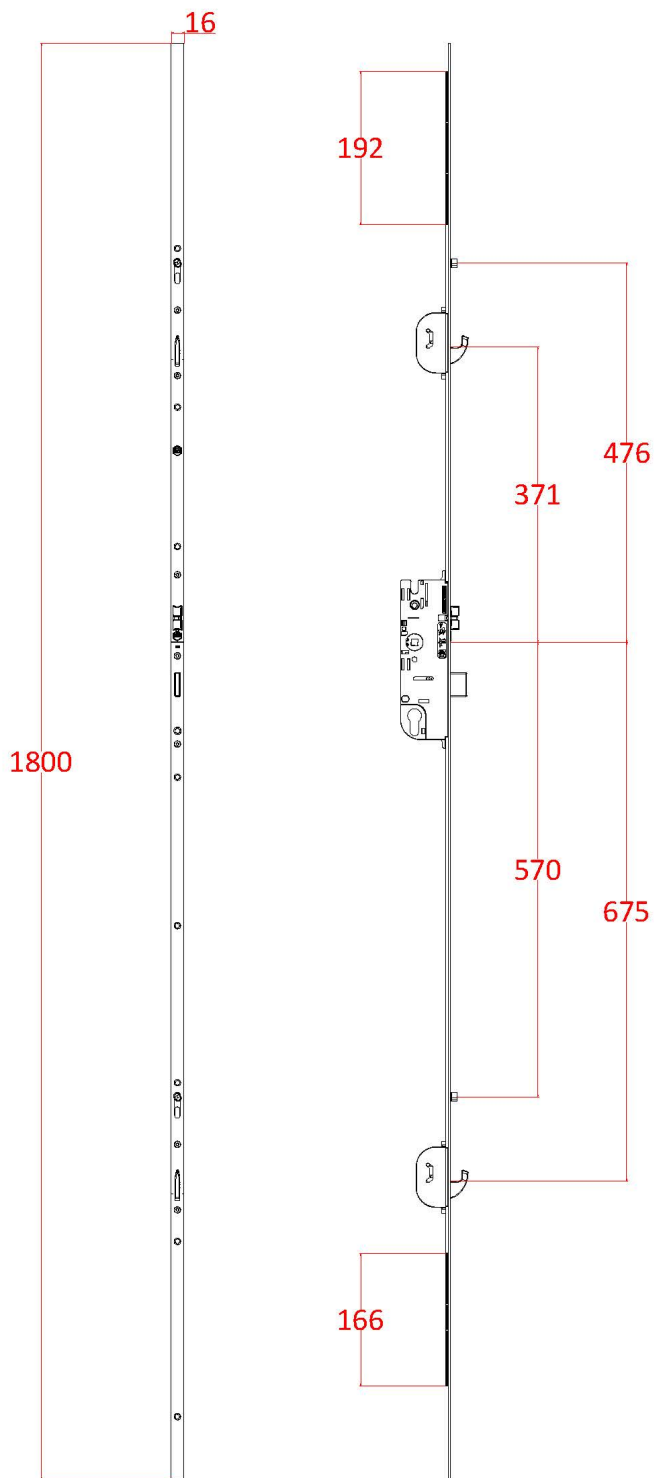

MACO C-TS door lock - MAC242371

Centre gearbox key dimensions

- Part number:** MAC242371
- Description:** MACO C-TS 2 hook, 2 roller lock
- Box quantity:** 5 Locks
- Centres:** 92mm PZ
- Backset:** 35mm
- Faceplate:** 16mm wide square end
- Extendable:** Yes - serrated teeth top and bottom
- Split spindle:** Yes

MACO C-TS door lock - MAC242373

Centre gearbox key dimensions

- Part number:** MAC242373
- Description:** MACO C-TS 2 hook, 2 roller lock
- Box quantity:** 5 Locks
- Centres:** 92mm PZ
- Backset:** 45mm
- Faceplate:** 16mm wide square end
- Extendable:** Yes - serrated teeth top and bottom
- Split spindle:** Yes

MACO C-TS door lock - MAC242411

Centre gearbox key dimensions

- Part number:** MAC242411
- Description:** MACO C-TS 2 hook, 2 roller lock
- Box quantity:** 5 Locks
- Centres:** 92mm PZ
- Backset:** 35mm
- Faceplate:** 16mm wide square end
- Extendable:** Yes - serrated teeth top and bottom
- Split spindle:** No

MACO C-TS door lock - MAC242413

**WINDOW
WARE**

We've got it

Centre gearbox key dimensions

- Part number:** MAC242413
- Description:** MACO C-TS 2 hook, 4 roller lock
- Box quantity:** 5 Locks
- Centres:** 92mm PZ
- Backset:** 45mm
- Faceplate:** 16mm wide square end
- Extendable:** Yes - serrated teeth top and bottom
- Split spindle:** No