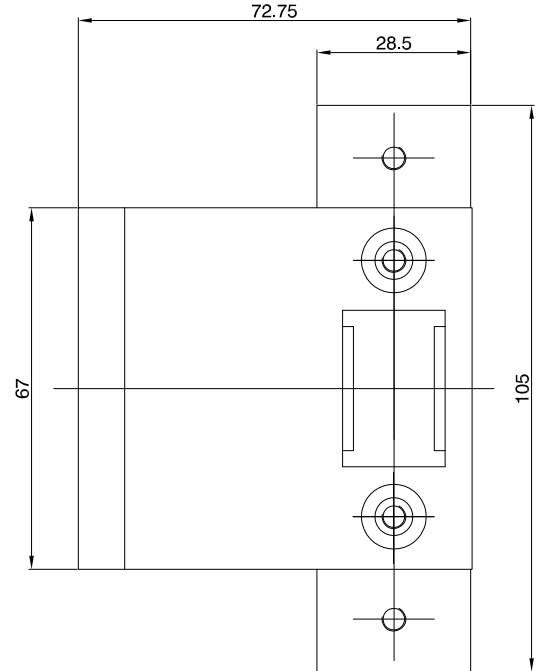

ALK216516
Strike Plate - Flat 48mm

ALK217515
Strike Plate - Flat 72mm

The LK-2100 range can be installed with the ALK216516 flat 48mm strike, or the ALK217515 or the flat 72mm strike.