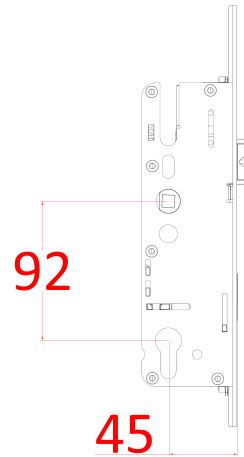

# Yale Auto-Engage Slam Lock - YAE14503

**WINDOW  
WARE**  
*We've got it*

## Centre gearbox key dimensions

- Part number:** YAE14503
- Description:** Yale Auto-Engage 2 security latch classic slam lock
- Box quantity:** 5 Locks
- Centres:** 92mm PZ
- Backset:** 35mm
- Faceplate:** 16mm wide square end
- Extendable:** No
- Split spindle:** No