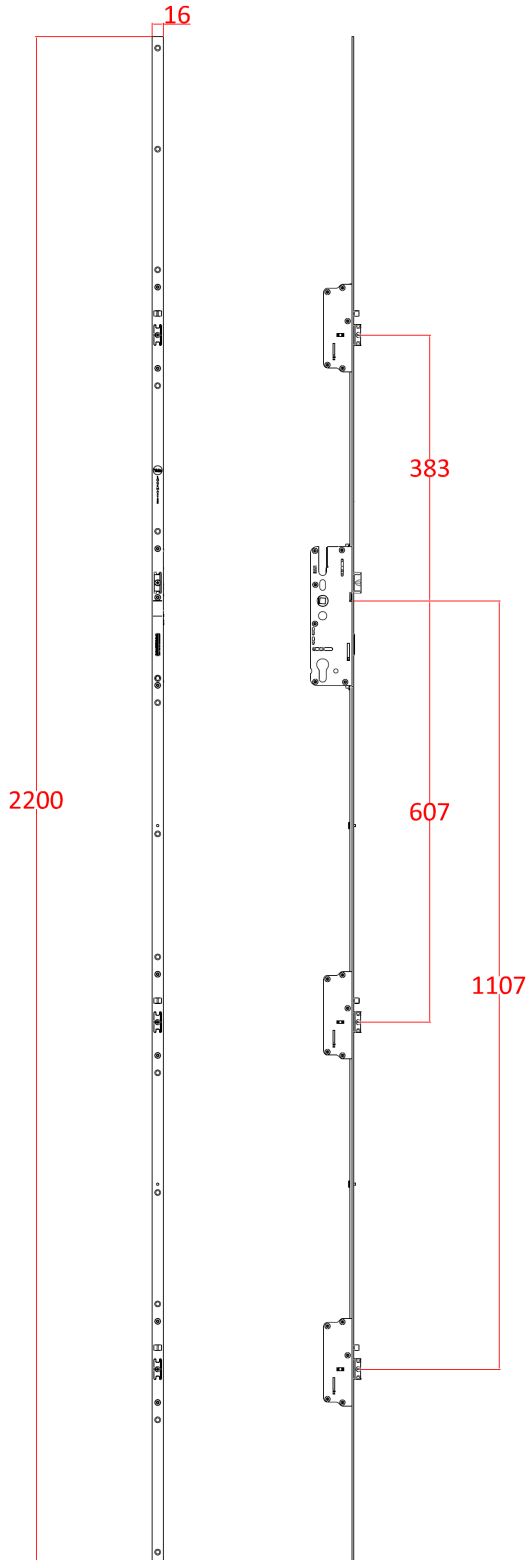

# Yale Auto-Engage Slam Lock - YAE14503

**WINDOW  
WARE**  
*We've got it*

## Centre gearbox key dimensions

- Part number:** YAE14503
- Description:** Yale Auto-Engage 2 security latch classic slam lock
- Box quantity:** 5 Locks
- Centres:** 92mm PZ
- Backset:** 35mm
- Faceplate:** 16mm wide square end
- Extendable:** No
- Split spindle:** No