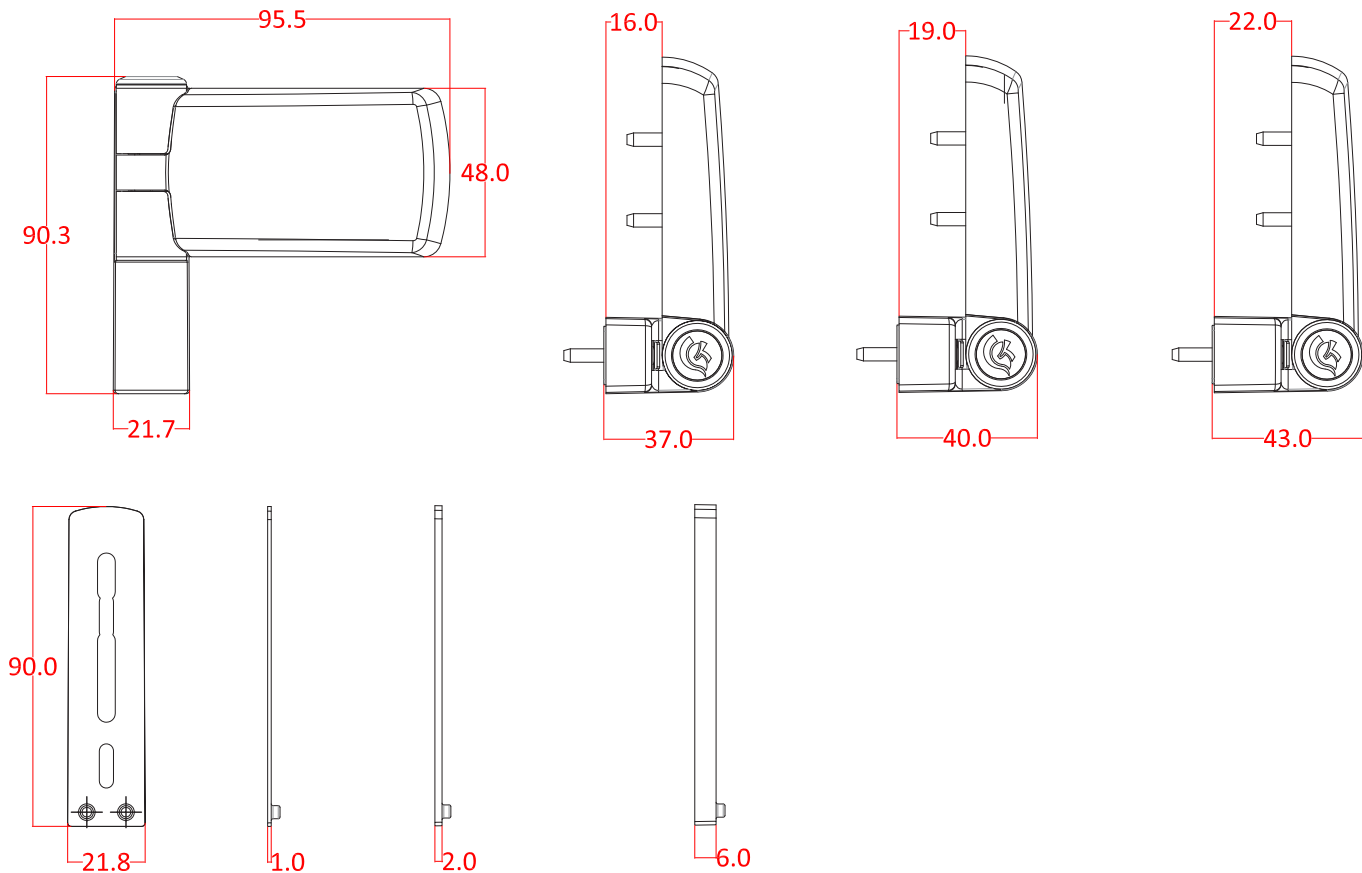

# Trojan Patriot Plus High Security Flag Door Hinge

Offers a slim, unobtrusive appearance with improved clearance for plaster line and finishing. Easy, accurate and independent 3D adjustment means no visible gap during height adjustment, for better aesthetics and stability. Supplied pre-assembled and ready to fit, dramatically speeding up the fitting process.

## Features:

- Hinge is pre-assembled and ready to fit straight from the box
- PAS24 Compliant
- Patented anti-lift features - Fitter & Installer friendly
- Non-handed product
- Concealed fixings
- Designed to be slim and unobtrusive
- Fully adjustable 3D flag hinge
- Available in white, black, brown, oak, anthracite grey, chrome, PVD gold and satin silver
- 16, 19 & 22mm step heights
- 10 Year guarantee
- Tested to 100,000 cycles
- Grade 4 BS EN1670 corrosion resistance 480Hrs
- Height adjustment: +8mm
- Compression adjustment: +/- 1.5mm
- Lateral adjustment: +/- 6mm
- Max weight carrying capacity: 3 hinges carry 80KG
- Packers in 1, 2 & 6mm thicknesses & Jigs also available

# Trojan Patriot Plus High Security Flag Door Hinge

...The Strength of Hardware Design

TYPE	FOR	STEP	ADJUSTMENT				MAX WEIGHT			SECURITY				GUARANTEES			
			VERTICAL (mm)	HORIZONTAL (mm)	LATERAL (mm)	COMPRESSION (mm)	PER HINGE (kg)	2 HINGES (kg)	3 HINGES (kg)	PAS 24	SBD	DOC Q	HINGE HOOK	CORROSION	MECHANICAL		
•	•	•	•	•	•	+/-8	+/-6	1.5			80	•				Class 4	10 Years

## Technical Drawings