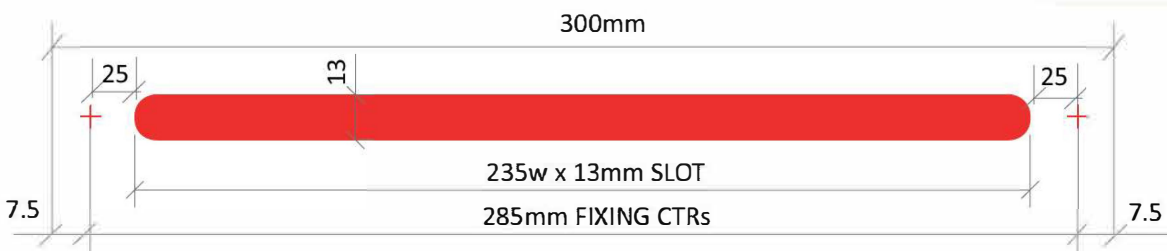

Frame preparation TTF Slimline 300 Series (2792EA)