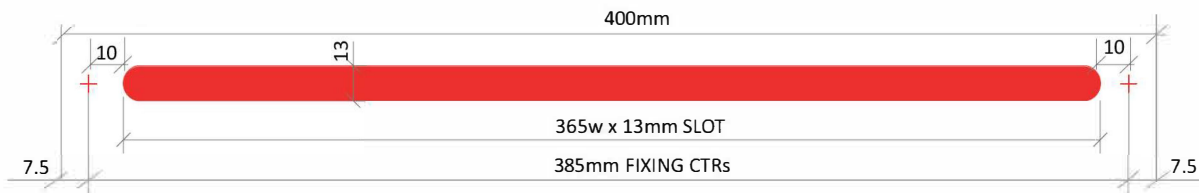

Frame preparation TTF Slimline 400 Series (4069EA)