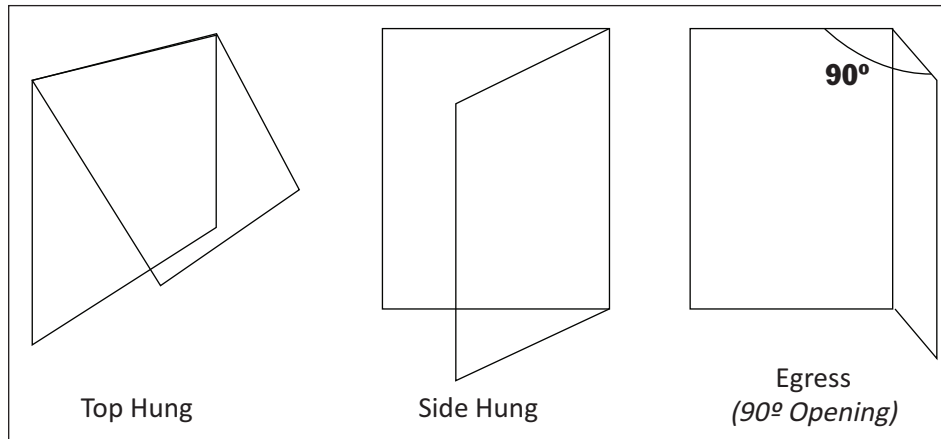

### Opening Angle Diagrams

### Required measurements (side hung version shown)

### Required information:-

- (a) Length in inches i.e. 10"
- (b) Width in millimetres i.e. 18mm
- (c) Depth of hinge (stack height) either 13 or 17mm
- (d) Top hung, side hung or side hung egress?