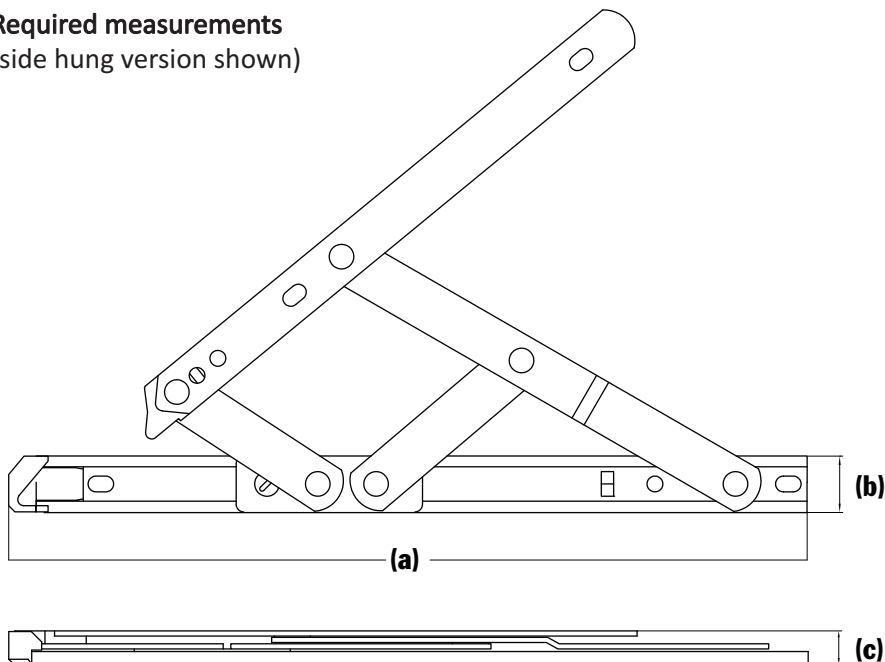

### Opening Angle Diagrams

### Required measurements (side hung version shown)

### Required information:-

- (a) Length in inches i.e. 10"
- (b) Width in millimetres i.e. 18mm
- (c) Depth of hinge (stack height) either 13 or 17mm
- (d) Top hung, side hung or side hung egress?