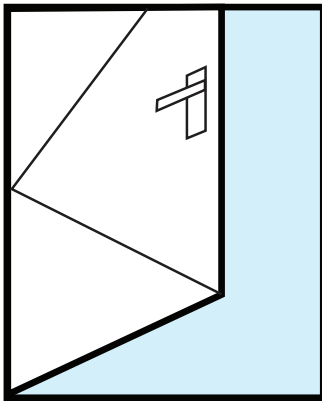

INFORMATION

Window Handing

Window Handing - Viewed from inside

Open Out
Right Hand Keep