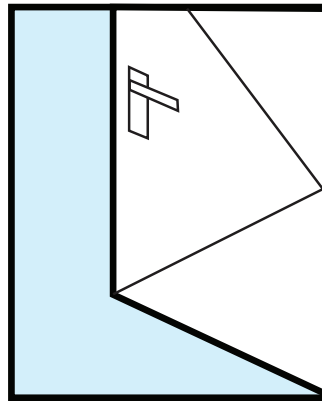

Open Out
Left Hand Keep