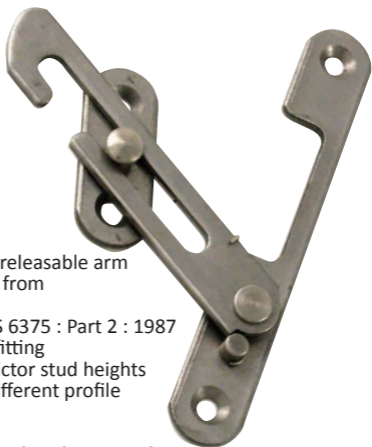

Concealed Restrictors

- Spring-loaded releasable arm
- Manufactured from stainless steel
- Complies to BS 6375 : Part 2 : 1987
- Ideal for retrofitting
- Different restrictor stud heights available for different profile stack heights

**NB: studs are ordered separately.
See below for details**

LEFT HAND	RIGHT HAND	BOX QTY.
-----------	------------	----------

RST42011	RST42012	50
----------	----------	----