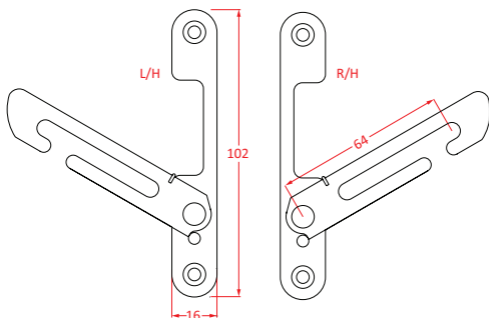

Concealed Restrictors

- Spring-loaded releasable arm
- Manufactured from stainless steel
- Complies to BS 6375 : Part 2 : 1987
- Ideal for retrofitting
- Different restrictor stud heights available for different profile stack heights

**NB: studs are ordered separately.
See below for details**

LEFT HAND	RIGHT HAND	BOX QTY.
-----------	------------	----------

RST42011	RST42012	50
----------	----------	----